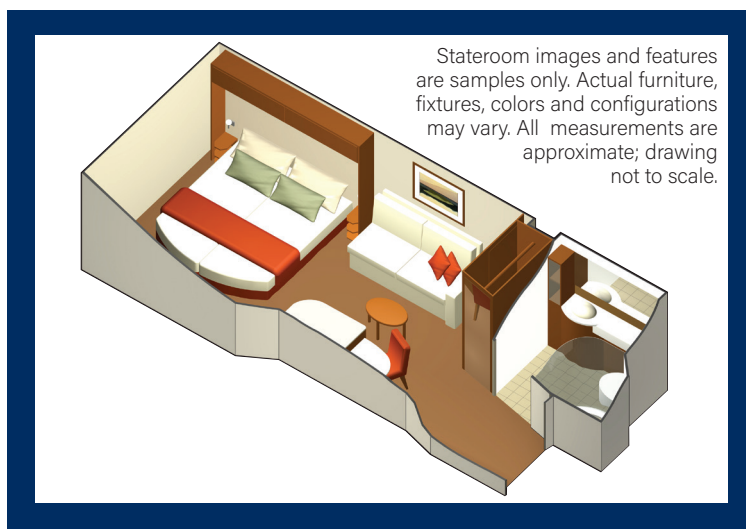

Inside Stateroom

Categories: 11, 10, 9

Cabin Size: 183 - 200 sq. ft.

Stateroom Features:

- Vanity area
- Private bathroom
- Sitting area with sofa
- Individual safe
- Queen Size bed convertible to two single beds
- Hair dryer
- Mini-fridge*
- Thermostat-controlled air-conditioning
- Some staterooms may have a trundle bed
- Plentiful storage in bathroom and wardrobe
- Dual voltage 110/220 AC
- Interactive television system
- Celebrity eXhale® bedding featuring Cashmere Mattress

Services:

- Twice daily housekeeping service
- Laundry service*
- Complimentary beach towel service
- Fresh ice delivered to stateroom upon request

Dining:

- Complimentary breakfast, lunch, and dinner available in a variety of restaurants
- 24-hour room service (late night fee)*

Amenities:

- Plush 100% cotton bathrobes and towels
- Four pillows in every stateroom
- Premium custom blended bath products
- Celebrity shopping bag

*Additional charges apply