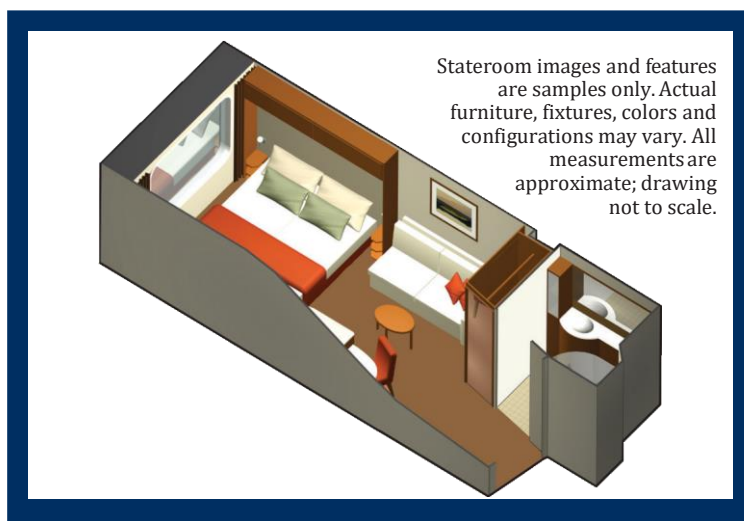

Outside Ocean View Stateroom

Category: 5,4

Cabin Size: 170 sq. ft.

Stateroom Features:

- Window with expansive view of the ocean
- Sitting area with sofa
- Vanity area
- Private bathroom
- Individual safe
- Queen Size bed convertible to two single beds
- Hair dryer
- Mini-fridge*
- Thermostat-controlled air-conditioning
- Some staterooms may have a trundle bed
- Plentiful storage in bathroom and wardrobe
- Dual voltage 110/220 AC
- Interactive television system
- Celebrity eXhale® bedding featuring Cashmere Mattress
- Accessible cabins available

Amenities:

- Plush 100% cotton bathrobes and towels
- Four pillows in every stateroom
- Premium custom blended bath products
- Celebrity shopping bag

*Additional charges apply