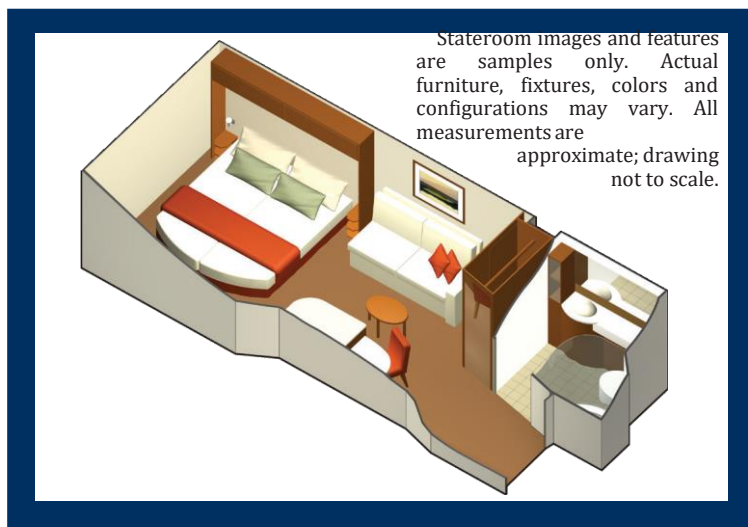

Inside Stateroom

Categories: 10, 9

Cabin Size: 170 sq. ft.

Stateroom Features:

- Vanity area
- Private bathroom
- Sitting area with sofa
- Individual safe
- Queen Size bed convertible to two single beds
- Hair dryer
- Mini-fridge*
- Thermostat-controlled air-conditioning
- Some staterooms may have a trundle bed
- Plentiful storage in bathroom and wardrobe
- Dual voltage 110/220 AC
- Interactive television system
- Celebrity eXhale® bedding featuring Cashmere Mattress