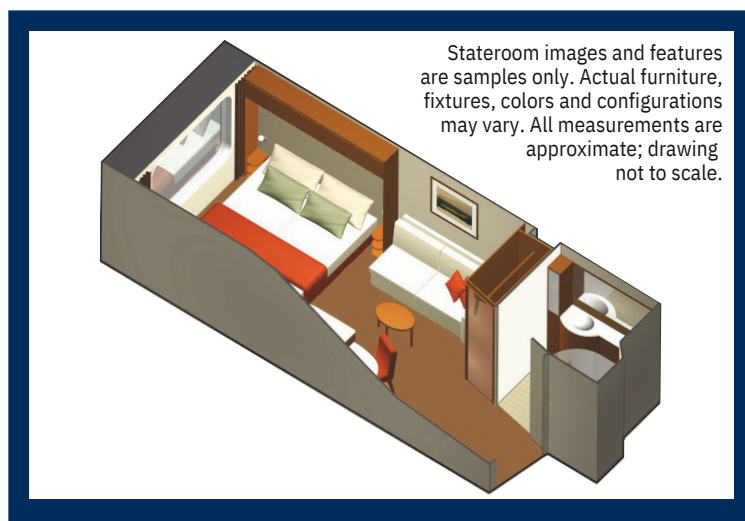

Outside Ocean View Stateroom

Category: 7

Cabin Size: 176 sq. ft.

Stateroom Features:

- Window with expansive view of the ocean
- Sitting area with sofa
- Vanity area
- Private bathroom
- Individual safe
- Queen Size bed convertible to two single beds
- Hair dryer
- Mini-fridge*
- Thermostat-controlled air-conditioning
- Some staterooms may have a trundle bed
- Plentiful storage in bathroom and wardrobe
- Dual voltage 110/220 AC
- Interactive television system
- Celebrity eXhale® bedding featuring Cashmere Mattress
- Accessible cabins available

Amenities:

- Plush 100% cotton bathrobes and towels
- Four pillows in every stateroom
- Premium custom blended bath products
- Celebrity shopping bag

*Additional charges apply