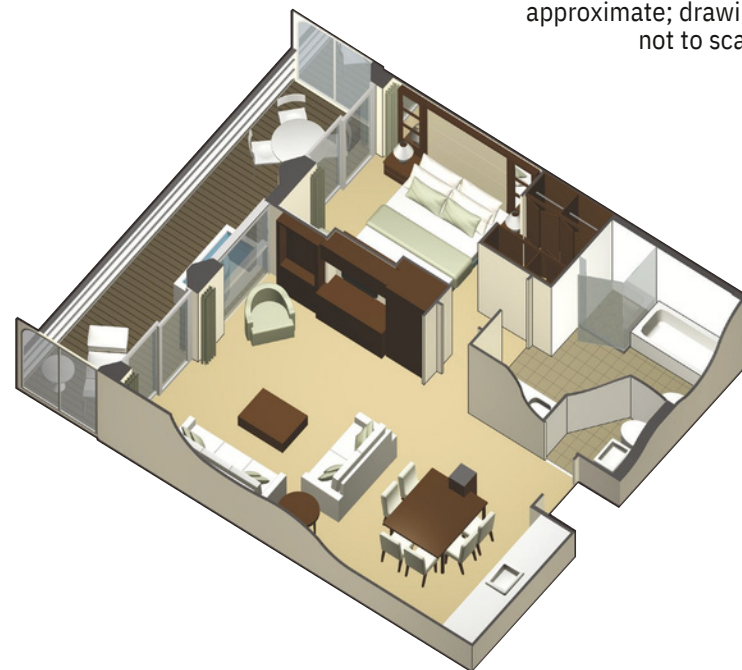

Royal Suite with Private Balcony
Category: RS

Cabin Size: 590 sq. ft.

Veranda Size: 153 sq. ft.

Stateroom Features:

- Two-room suite with large living area, one bedroom, and one full bathroom and a half bathroom
- Separate living room with dining area
- Veranda with lounge seating and whirlpool tub
- Floor-to-ceiling sliding glass doors
- Exclusive eXhale® bedding featuring plush duvets, 100% pure cotton sheets and a pillow menu
- Queen Size bed convertible to 2 single beds
- Queen sleeper sofa
- Private bathroom with whirlpool tub and separate shower with double sink vanity
- Generous storage space
- Thermostat-controlled air conditioning
- Individual safe
- Dual voltage 110/220 AC
- Mini-fridge
- Hair dryer
- Interactive Television System in both bedroom and living room

Stateroom images and features are samples only. Actual furniture, fixtures, colors and configurations may vary. All measurements are approximate; drawing not to scale.

Services:

- Personal Butler
- Priority check-in, departure, and port tendering/boarding
- Priority luggage delivery
- Daily delivery of afternoon savories
- Reserved theater on Evening Chic nights
- Complimentary in-suite specialty coffees
- Complimentary shoeshine service
- Fresh fruit delivered upon request
- Exclusive access to Michael's Club/Retreat Concierge Lounge, providing concierge services and unique food and beverage services
- Dedicated pre-cruise Retreat Concierge