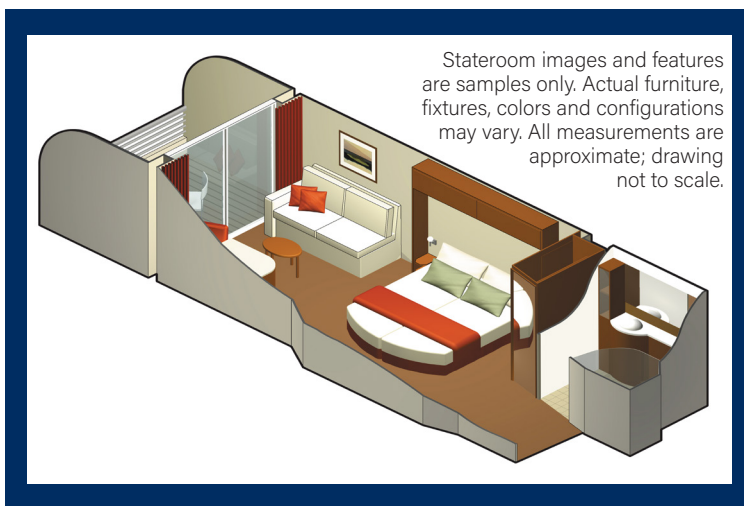

Deluxe Ocean View with Private Balcony Stateroom

Categories: 2B, 2A, 1C, 1B, 1A

Cabin Size: 192 sq. ft.

Veranda Size: 54 sq. ft.

Stateroom Features:

- Floor-to-ceiling sliding glass doors
- Sitting area with sofa
- Vanity area
- Private bathroom
- Individual safe
- Queen Size bed convertible to two single beds
- Hair dryer
- Mini-fridge*
- Thermostat-controlled air-conditioning
- Some staterooms may have a trundle bed
- Plentiful storage in bathroom and wardrobe
- Dual voltage 110/220 AC
- Interactive television system
- Celebrity eXhale® bedding featuring Cashmere Mattress
- Accessible cabins available (2B only)

Amenities:

- Plush 100% cotton bathrobes and towels
- Four pillows in every stateroom
- Premium custom blended bath products
- Celebrity shopping bag

*Additional charges apply