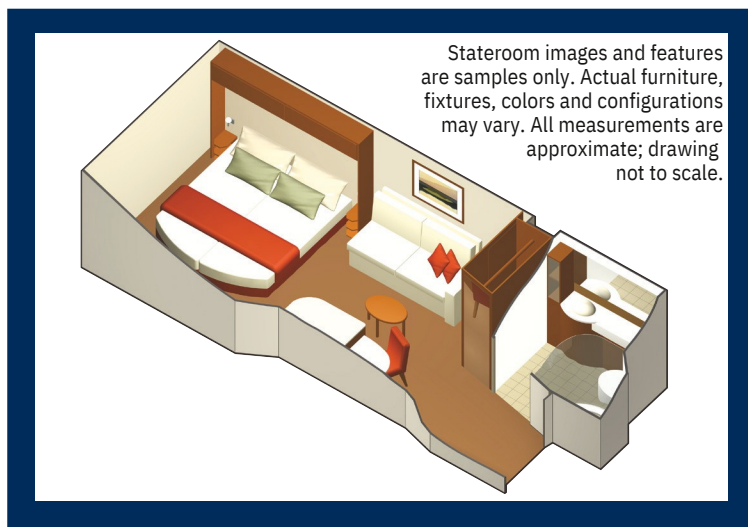

Inside Stateroom

Categories: i1

Cabin Size: 183 - 200 sq. ft.

Stateroom Features:

- Vanity area
- Private bathroom
- Sitting area with sofa
- Individual safe
- Queen Size bed convertible to two single beds
- Hair dryer
- Mini-fridge*
- Thermostat-controlled air-conditioning
- Some staterooms may have a trundle bed
- Plentiful storage in bathroom and wardrobe
- Dual voltage 110/220 AC
- Interactive television system
- Celebrity eXhale® bedding featuring Cashmere Mattress

Services:

- Twice daily housekeeping service
- Laundry service*
- Complimentary beach towel service
- Fresh ice delivered to stateroom upon request

Dining:

- Complimentary breakfast, lunch, and dinner available in a variety of restaurants
- 24-hour room service (late night fee)*

Amenities:

- Plush 100% cotton bathrobes and towels
- Four pillows in every stateroom
- Premium custom blended bath products
- Celebrity shopping bag

*Additional charges apply