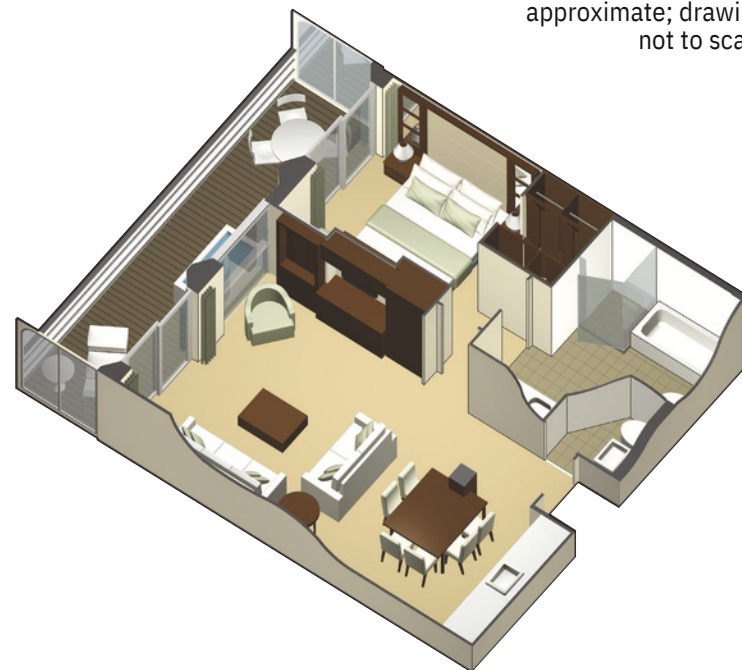

*Royal Suite with Private Veranda*  
**Category: RS**

Cabin Size: 590 sq. ft.

Veranda Size: 153 sq. ft.

**Stateroom Features:**

- Two-room suite with large living area, one bedroom, and one full bathroom and a half bathroom
- Separate living room with dining area
- Veranda with lounge seating and whirlpool tub
- Floor-to-ceiling sliding glass doors
- Exclusive eXhale® bedding featuring plush duvets, 100% pure cotton sheets and a pillow menu
- Queen Size bed convertible to 2 single beds
- Queen sleeper sofa
- Private bathroom with whirlpool tub and separate shower with double sink vanity
- Generous storage space
- Thermostat-controlled air conditioning
- Individual safe
- Dual voltage 110/220 AC
- Mini-fridge
- Hair dryer
- Interactive Television System in both bedroom and living room

Stateroom images and features are samples only. Actual furniture, fixtures, colors and configurations may vary. All measurements are approximate; drawing not to scale.

**Services:**

- Personal Butler
- Priority check-in, departure, and port tendering/boarding
- Priority luggage delivery
- Daily delivery of afternoon savories
- Reserved theater on Evening Chic nights
- Complimentary in-suite specialty coffees
- Complimentary shoeshine service
- Fresh fruit delivered upon request
- Exclusive access to Michael's Club/Retreat Concierge Lounge, providing concierge services and unique food and beverage services
- Dedicated pre-cruise Retreat Concierge