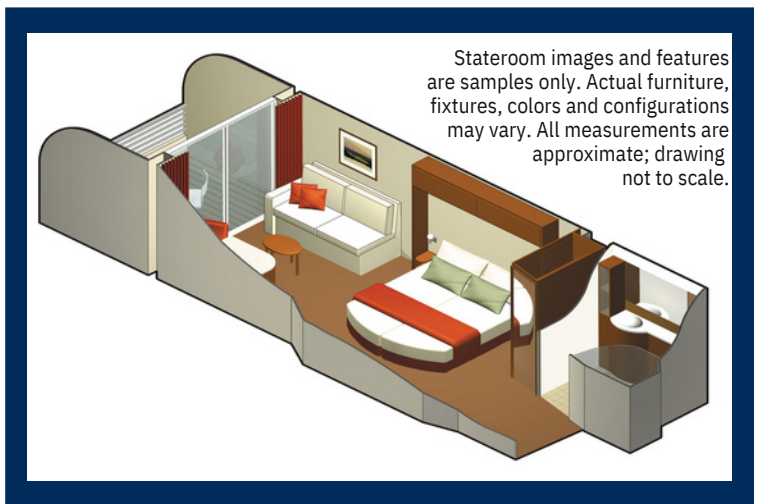

Veranda Stateroom

Categories: V2, V1, DV

Cabin Size: 192 sq. ft.

Veranda Size: 54 sq. ft.

Stateroom Features:

- Floor-to-ceiling sliding glass doors
- Sitting area with sofa
- Vanity area
- Private bathroom
- Individual safe
- Queen Size bed convertible to two single beds
- Hair dryer
- Mini-fridge*
- Thermostat-controlled air-conditioning •
- Some staterooms may have a trundle bed
- Plentiful storage in bathroom and wardrobe
- Dual voltage 110/220 AC
- Interactive television system
- Celebrity eXhale® bedding featuring Cashmere Mattress
- Accessible cabins available (2B only)

Amenities:

- Plush 100% cotton bathrobes and towels
- Four pillows in every stateroom
- Premium custom blended bath products
- Celebrity shopping bag

*Additional charges apply