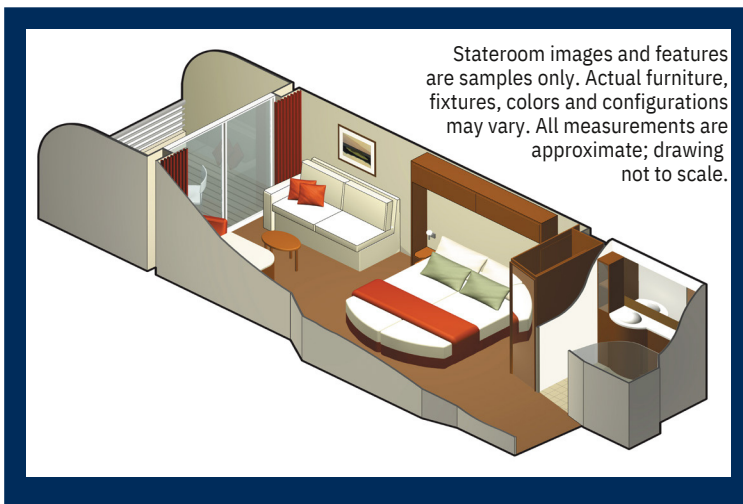

Veranda Stateroom

Categories: V2, V1, DV

Cabin Size: 192 sq. ft.

Veranda Size: 54 sq. ft.

Stateroom Features:

- Floor-to-ceiling sliding glass doors
- Sitting area with sofa
- Vanity area
- Private bathroom
- Individual safe
- Queen Size bed convertible to two single beds
- Hair dryer
- Mini-fridge*
- Thermostat-controlled air-conditioning
- Some staterooms may have a trundle bed
- Plentiful storage in bathroom and wardrobe
- Dual voltage 110/220 AC
- Interactive television system
- Celebrity eXhale® bedding featuring Cashmere Mattress
- Accessible cabins available (2B only)

Amenities:

- Plush 100% cotton bathrobes and towels
- Four pillows in every stateroom
- Premium custom blended bath products
- Celebrity shopping bag

*Additional charges apply