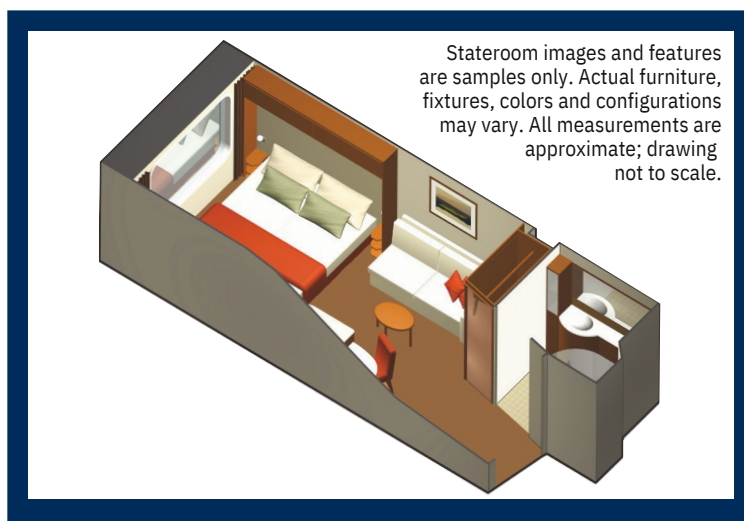

Oceanview Stateroom

Category: 01, 02

Cabin Size: 176 sq. ft.

Stateroom Features:

- Window with expansive view of the ocean
- Sitting area with sofa
- Vanity area
- Private bathroom
- Individual safe
- Queen Size bed convertible to two single beds
- Hair dryer
- Mini-fridge*
- Thermostat-controlled air-conditioning
- Some staterooms may have a trundle bed
- Plentiful storage in bathroom and wardrobe
- Dual voltage 110/220 AC
- Interactive television system
- Celebrity eXhale® bedding featuring Cashmere Mattress
- Accessible cabins available

Amenities:

- Plush 100% cotton bathrobes and towels
- Four pillows in every stateroom
- Premium custom blended bath products
- Celebrity shopping bag

*Additional charges apply