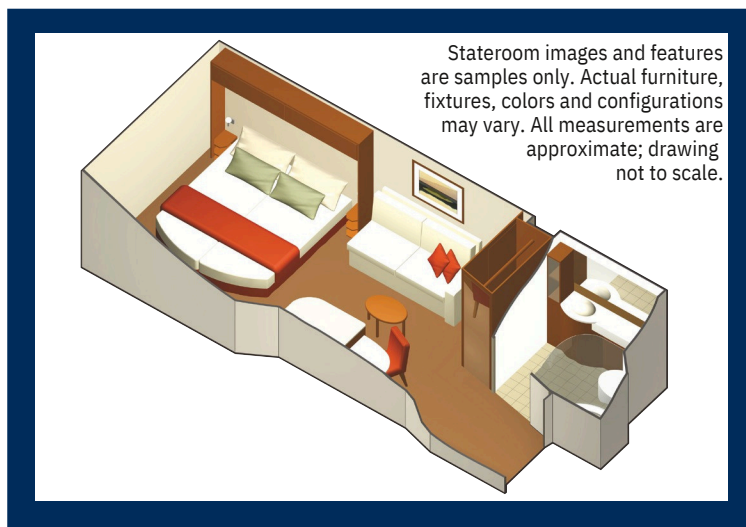

Inside Stateroom

Categories: i1

Cabin Size: 183 - 200 sq. ft.

Stateroom Features:

- Vanity area
- Private bathroom
- Sitting area with sofa
- Individual safe
- Queen Size bed convertible to two single beds
- Hair dryer
- Mini-fridge*
- Thermostat-controlled air-conditioning
- Plentiful storage in bathroom and wardrobe
- Dual voltage 110/220 AC
- Interactive television system
- Celebrity eXhale® bedding featuring Cashmere Mattress

Services:

- Twice daily housekeeping service
- Laundry service*
- Complimentary beach towel service
- Fresh ice delivered to stateroom upon request

Dining:

- Complimentary breakfast, lunch, and dinner available in a variety of restaurants
- 24-hour room service*

Amenities:

- Plush 100% cotton bathrobes and towels
- Four pillows in every stateroom
- Premium custom blended bath products
- Celebrity shopping bag

*Additional charges apply