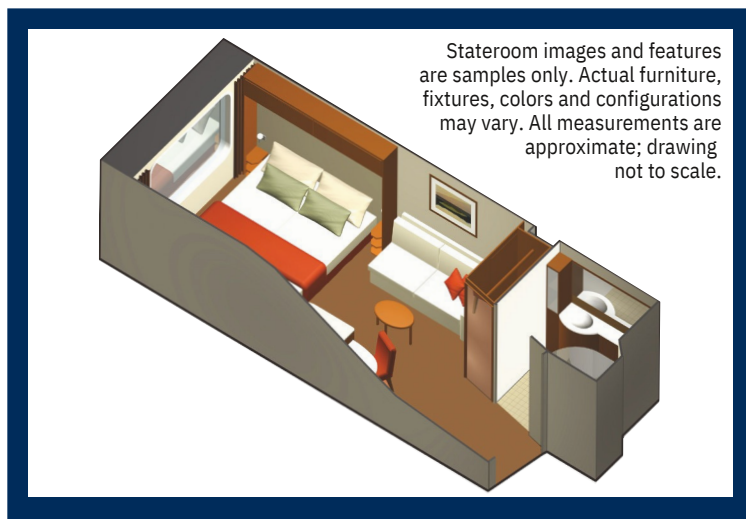

Oceanview Stateroom

Category: 01

Cabin Size: 176 sq. ft.

Stateroom Features:

- Window with expansive view of the ocean
- Sitting area with sofa
- Vanity area
- Private bathroom
- Individual safe
- Queen Size bed convertible to two single beds
- Hair dryer
- Mini-fridge*
- Thermostat-controlled air-conditioning
- Some staterooms may have a trundle bed
- Plentiful storage in bathroom and wardrobe
- Dual voltage 110/220 AC
- Interactive television system
- Celebrity eXhale® bedding featuring Cashmere Mattress
- Accessible cabins available

Amenities:

- Plush 100% cotton bathrobes and towels
- Four pillows in every stateroom
- Premium custom blended bath products
- Celebrity shopping bag

*Additional charges apply