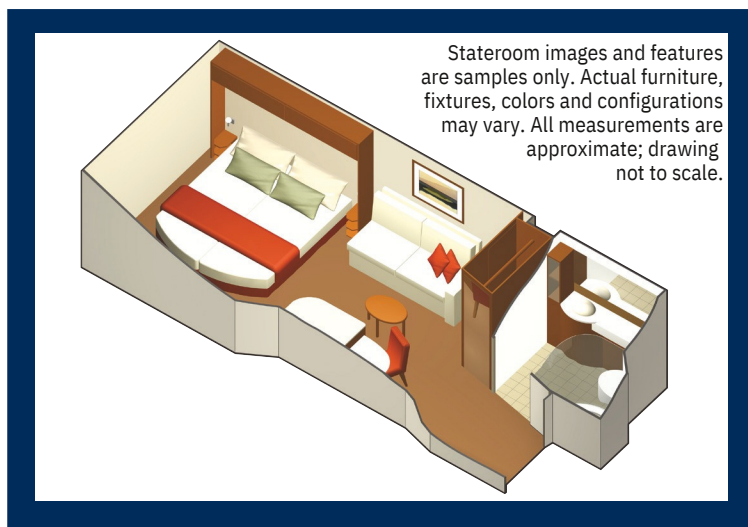

Inside Stateroom

Categories: i2

Cabin Size: 183 - 200 sq. ft.

Stateroom Features:

- Vanity area
- Private bathroom
- Sitting area with sofa
- Individual safe
- Queen Size bed convertible to two single beds
- Hair dryer
- Mini-fridge*
- Thermostat-controlled air-conditioning
- Some staterooms may have a trundle bed
- Plentiful storage in bathroom and wardrobe
- Dual voltage 110/220 AC
- Interactive television system
- Celebrity eXhale® bedding featuring Cashmere Mattress

Services:

- Twice daily housekeeping service
- Laundry service*
- Complimentary beach towel service
- Fresh ice delivered to stateroom upon request

Dining:

- Complimentary breakfast, lunch, and dinner available in a variety of restaurants
- 24-hour room service (late night fee)*

Amenities:

- Plush 100% cotton bathrobes and towels
- Four pillows in every stateroom
- Premium custom blended bath products
- Celebrity shopping bag

*Additional charges apply