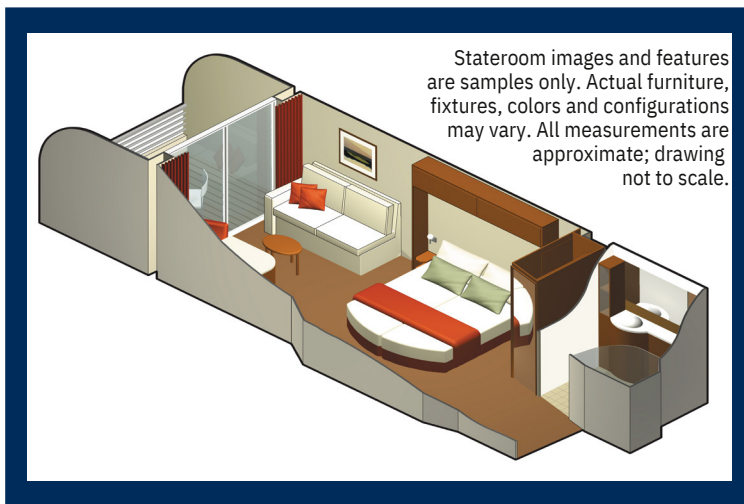

Veranda Stateroom

Categories: V2

Cabin Size: 192 sq. ft.

Veranda Size: 54 sq. ft.

Stateroom Features:

- Floor-to-ceiling sliding glass doors
- Sitting area with sofa
- Vanity area
- Private bathroom
- Individual safe
- Queen Size bed convertible to two single beds
- Hair dryer
- Mini-fridge*
- Thermostat-controlled air-conditioning
- Some staterooms may have a trundle bed
- Plentiful storage in bathroom and wardrobe
- Dual voltage 110/220 AC
- Interactive television system
- Celebrity eXhale® bedding featuring Cashmere Mattress
- Accessible cabins available (2B only)

Amenities:

- Plush 100% cotton bathrobes and towels
- Four pillows in every stateroom
- Premium custom blended bath products
- Celebrity shopping bag

*Additional charges apply