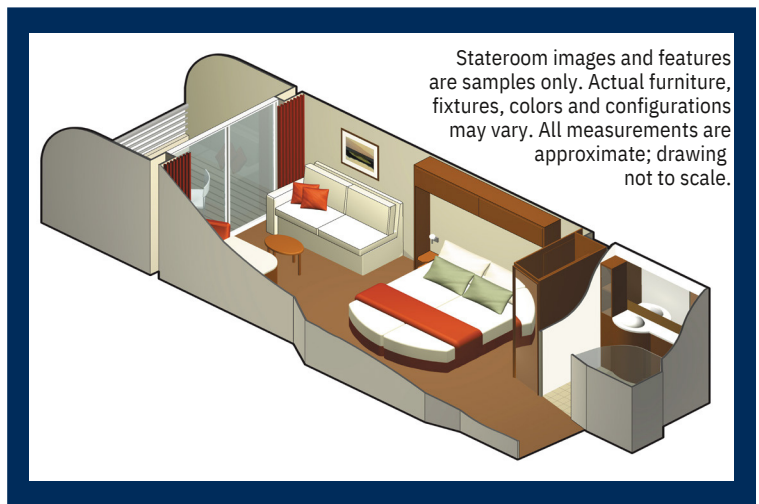

Veranda Stateroom

Categories: V2

Cabin Size: 192 sq. ft.

Veranda Size: 54 sq. ft.

Stateroom Features:

- Floor-to-ceiling sliding glass doors
- Sitting area with sofa
- Vanity area
- Private bathroom
- Individual safe
- Queen Size bed convertible to two single beds
- Hair dryer
- Mini-fridge*
- Thermostat-controlled air-conditioning •
- Some staterooms may have a trundle bed
- Plentiful storage in bathroom and wardrobe
- Dual voltage 110/220 AC
- Interactive television system
- Celebrity eXhale® bedding featuring Cashmere Mattress
- Accessible cabins available (2B only)

Amenities:

- Plush 100% cotton bathrobes and towels
- Four pillows in every stateroom
- Premium custom blended bath products
- Celebrity shopping bag

*Additional charges apply