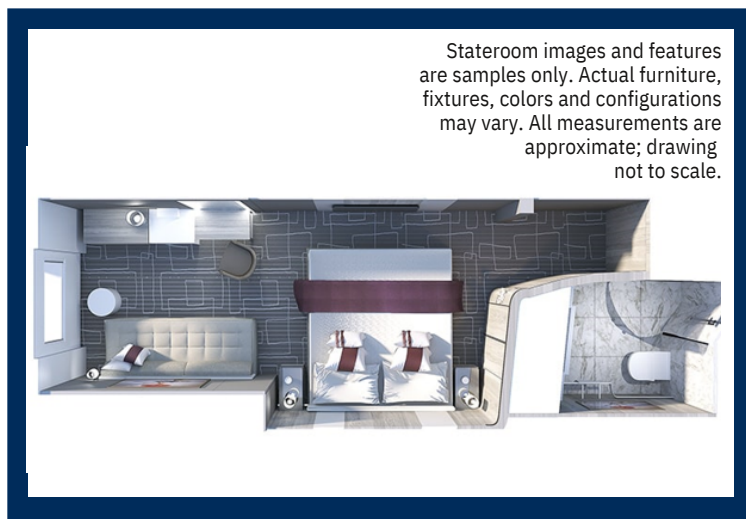

Services:

- Twice daily housekeeping service
- Laundry service*
- Complimentary beach towel service
- Fresh ice delivered to stateroom upon request