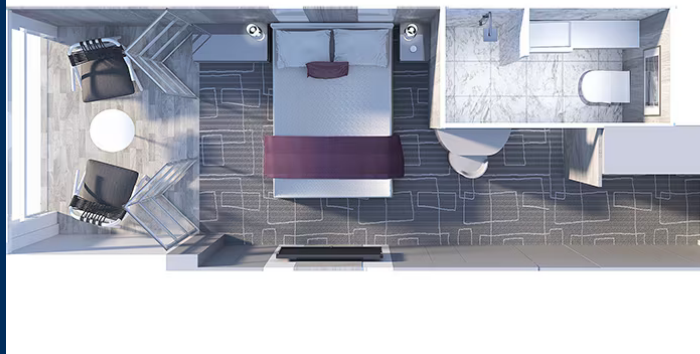

Stateroom images and features are samples only. Actual furniture, fixtures, colors and configurations may vary. All measurements are approximate; drawing not to scale.