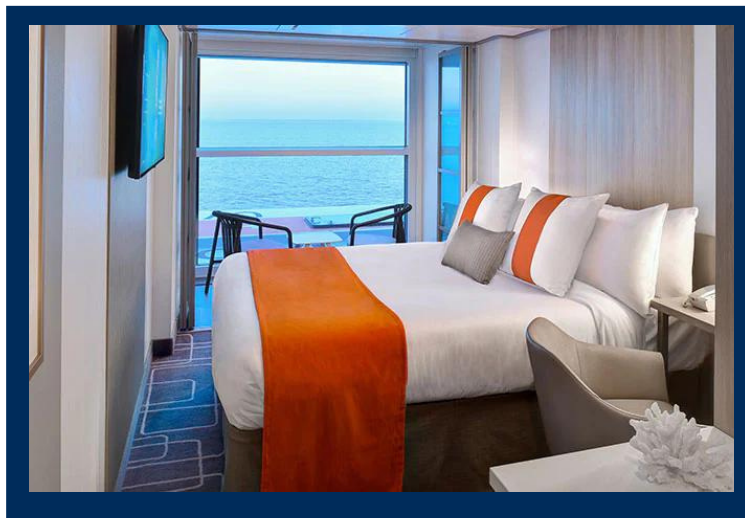

## Edge *SINGLE Stateroom with Infinite Veranda*

Category: *ES*

Cabin Size: 142 sq. ft.

Veranda Size: 42 sq. ft.

### Stateroom Features:

- Floor-to-ceiling Infinite Veranda
- Vanity area
- Private bathroom with shower
- Individual safe
- Queen Size bed
- Hair dryer
- Mini-fridge\*
- Thermostat-controlled air-conditioning
- Plentiful storage in bathroom and wardrobe
- Dual voltage 110/220 AC
- Interactive television system
- Celebrity eXhale® bedding featuring Cashmere Mattress
- Cabins may have obstructed view from lifeboats below
- Available to single occupants only

### Amenities:

- Plush 100% cotton bathrobes and towels
- Four pillows in every stateroom
- Premium custom blended bath products

\*Additional charges apply