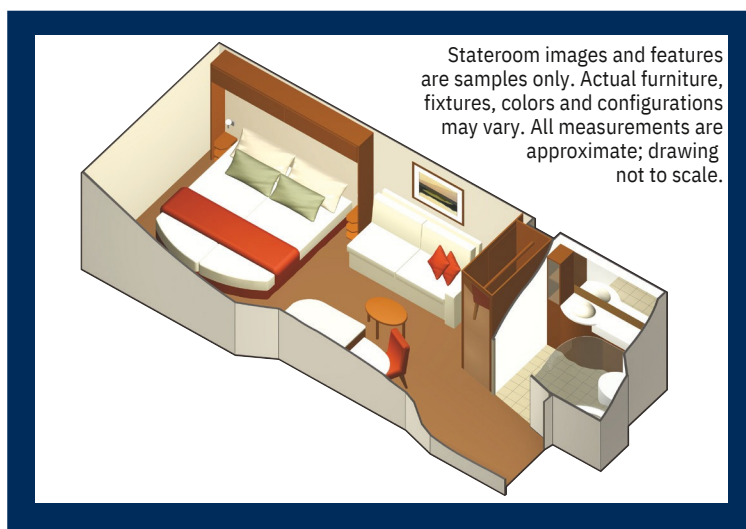

Inside Stateroom

Categories: i1 & i2

Cabin Size: 183 - 200 sq. ft.

Stateroom Features:

- Vanity area
- Private bathroom
- Sitting area with sofa
- Individual safe
- Queen Size bed convertible to two single beds
- Hair dryer
- Mini-fridge*
- Thermostat-controlled air-conditioning
- Some staterooms may have a trundle bed
- Plentiful storage in bathroom and wardrobe
- Dual voltage 110/220 AC
- Interactive television system
- Celebrity eXhale® bedding featuring Cashmere Mattress

Amenities:

- Plush 100% cotton bathrobes and towels
- Four pillows in every stateroom
- Premium custom blended bath products
- Celebrity shopping bag

*Additional charges apply