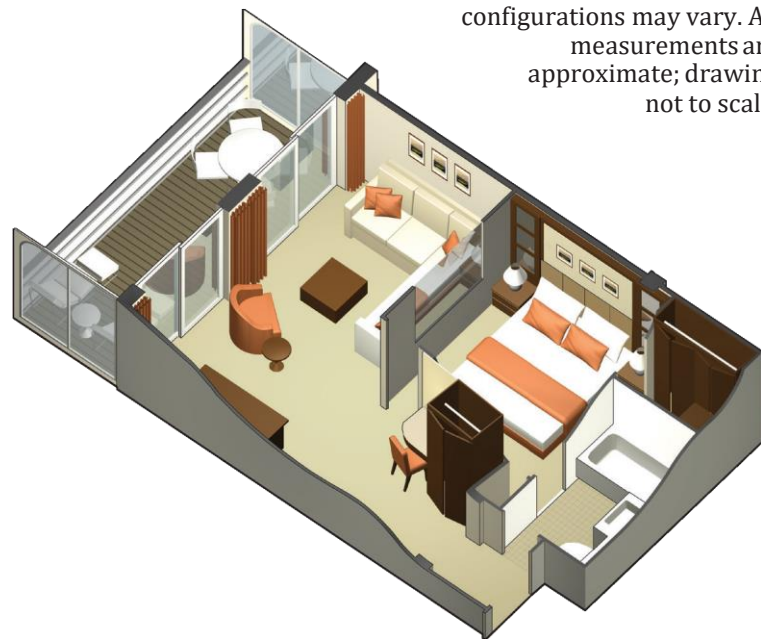

Celebrity Suite with Private Balcony
Category: CS

Cabin Size: 498 sq. ft.

Veranda Size: 85 sq. ft.

Stateroom Features:

- Two-room suite with large living area and master bedroom
- Veranda with lounge seating
- Floor-to-ceiling sliding glass doors
- Exclusive eXhale® bedding featuring plush duvets, 100% pure cotton sheets and a pillow menu
- Queen size bed convertible to 2 single beds
- Trundle bed in some suites
- Plentiful storage space
- Spacious sitting area with sofa
- Thermostat-controlled air conditioning
- Individual safe
- Dual voltage 110/220 AC
- Mini-fridge*
- Hair dryer
- Interactive Television System
- Private bathroom with shower/tub combination

*Additional charges apply

Stateroom images and features are samples only. Actual furniture, fixtures, colors and configurations may vary. All measurements are approximate; drawing not to scale.

Services: