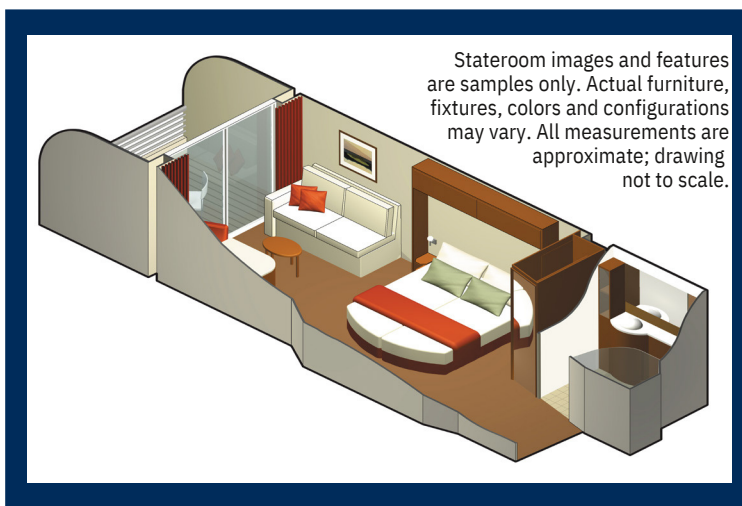

Deluxe Ocean View with Private Balcony Stateroom

Categories: 2B, 1C, 1B, 1A

Cabin Size: 192 sq. ft.

Veranda Size: 54 sq. ft.

Stateroom Features:

- Floor-to-ceiling sliding glass doors
- Sitting area with sofa
- Vanity area
- Private bathroom
- Individual safe
- Queen Size bed convertible to two single beds
- Hair dryer
- Mini-fridge*
- Thermostat-controlled air-conditioning
- Some staterooms may have a trundle bed
- Plentiful storage in bathroom and wardrobe
- Dual voltage 110/220 AC
- Interactive television system
- Celebrity eXhale® bedding featuring Cashmere Mattress
- Accessible cabins available (2B only)

Amenities:

- Plush 100% cotton bathrobes and towels
- Four pillows in every stateroom
- Premium custom blended bath products
- Celebrity shopping bag

*Additional charges apply