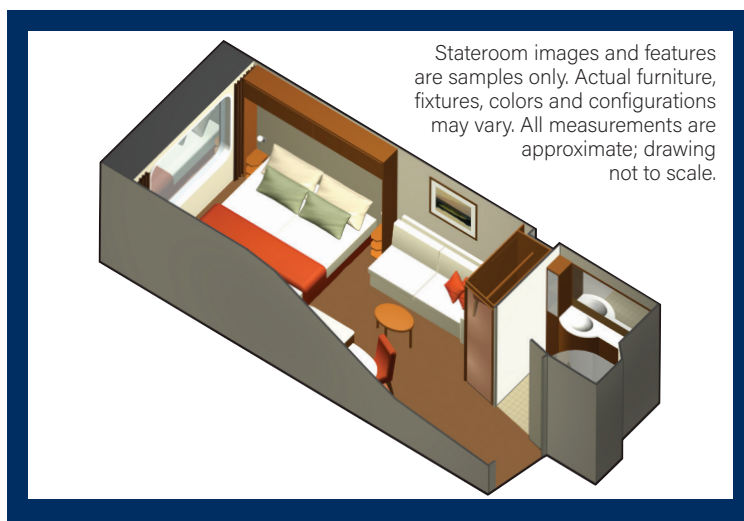

Outside Ocean View Stateroom

Category: 8

Cabin Size: 176 sq. ft.

Stateroom Features:

- Window with expansive view of the ocean
- Sitting area with sofa
- Vanity area
- Private bathroom
- Individual safe
- Queen Size bed convertible to two single beds
- Hair dryer
- Mini-fridge*
- Thermostat-controlled air-conditioning
- Some staterooms may have a trundle bed
- Plentiful storage in bathroom and wardrobe
- Dual voltage 110/220 AC
- Interactive television system
- Celebrity eXhale® bedding featuring Cashmere Mattress
- Accessible cabins available

Amenities:

- Plush 100% cotton bathrobes and towels
- Four pillows in every stateroom
- Premium custom blended bath products
- Celebrity shopping bag

*Additional charges apply