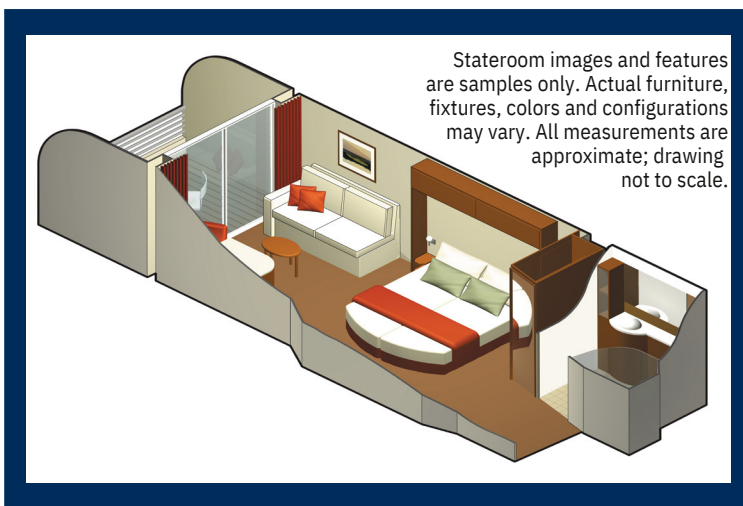

Veranda Stateroom

Categories: V2, V1, DV

Cabin Size: 192 sq. ft.

Veranda Size: 54 sq. ft.

Stateroom Features:

- Floor-to-ceiling sliding glass doors
- Sitting area with sofa
- Vanity area
- Private bathroom
- Individual safe
- Queen Size bed convertible to two single beds
- Hair dryer
- Mini-fridge*
- Thermostat-controlled air-conditioning
- Some staterooms may have a trundle bed
- Plentiful storage in bathroom and wardrobe
- Dual voltage 110/220 AC
- Interactive television system
- Celebrity eXhale® bedding featuring Cashmere Mattress
- Accessible cabins available (2B only)

Amenities:

- Plush 100% cotton bathrobes and towels
- Four pillows in every stateroom
- Premium custom blended bath products
- Celebrity shopping bag

*Additional charges apply