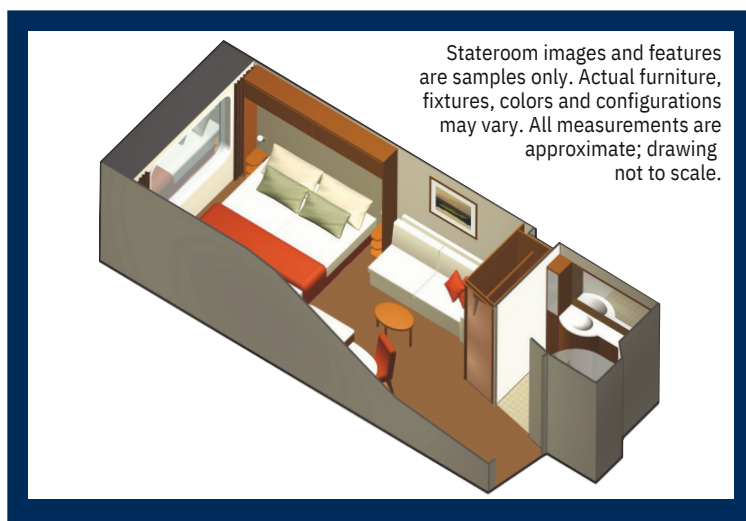

## Oceanview Stateroom

Category: 01, 02

Cabin Size: 176 sq. ft.

### Stateroom Features:

- Window with expansive view of the ocean
- Sitting area with sofa
- Vanity area
- Private bathroom
- Individual safe
- Queen Size bed convertible to two single beds
- Hair dryer
- Mini-fridge\*
- Thermostat-controlled air-conditioning
- Some staterooms may have a trundle bed
- Plentiful storage in bathroom and wardrobe
- Dual voltage 110/220 AC
- Interactive television system
- Celebrity eXhale® bedding featuring Cashmere Mattress
- Accessible cabins available