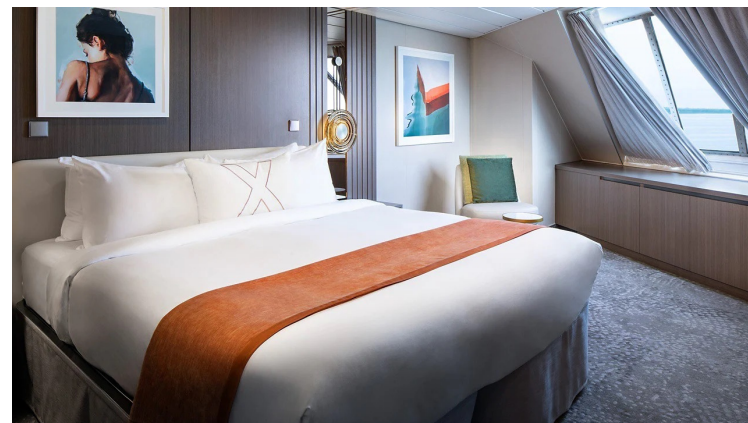

Horizon Suite with Private Veranda

Category: HS

Cabin Size: 575 sq. ft.

Veranda Size: 52 sq. ft.

Stateroom Features:

- One room suite with separate living area
- Veranda with lounge seating
- Floor-to-ceiling sliding glass doors
- Exclusive eXhale® bedding
- Pillow Menu
- King size bed convertible to 2 single bed
- Plentiful storage space
- Walk-in Closet
- Spacious sitting area with dining room table
- Double sofa sleeper
- Thermostat-controlled air conditioning
- Individual safe
- Dual voltage 110/220 AC
- Mini-fridge*
- Hair dryer
- Interactive Television System
- Private bathroom with shower

*Additional charges apply

Stateroom images and features are samples only. Actual furniture, fixtures, colors and configurations may vary. All measurements are approximate; drawing not to scale.