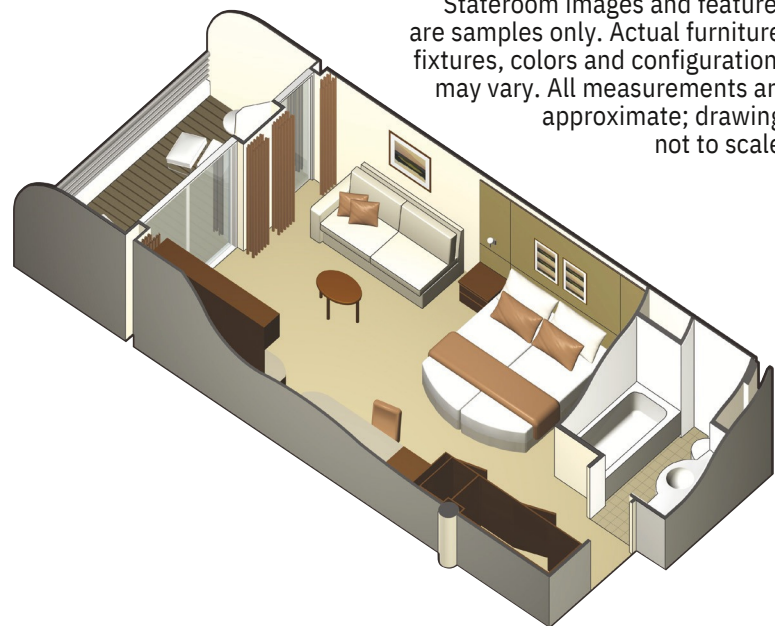

Aqua Sky Suite with Private Veranda

Category: AS

Cabin Size: 300 sq. ft.

Veranda Size: 79 sq. ft.

Stateroom Features:

- Veranda with lounge seating
- Floor-to-ceiling sliding glass doors
- Exclusive eXhale® bedding
- King Size bed convertible to 2 singles
- Plentiful storage space
- Spacious sitting area with sofa
- Thermostat-controlled air conditioning
- 2 Yoga mats & in-room fitness amenities
- 2 Bottles of water in-room daily
- Individual safe
- Dual voltage 110/220 AC
- Mini-fridge*
- Hair dryer
- Interactive Television System
- Private bathroom with large bath-tub with shower

*Additional charges apply

Stateroom images and features are samples only. Actual furniture, fixtures, colors and configurations may vary. All measurements are approximate; drawing not to scale.

The diagram above displays layout for AS Aqua Suite. The photo on the left is an example of a Aqua Suite.