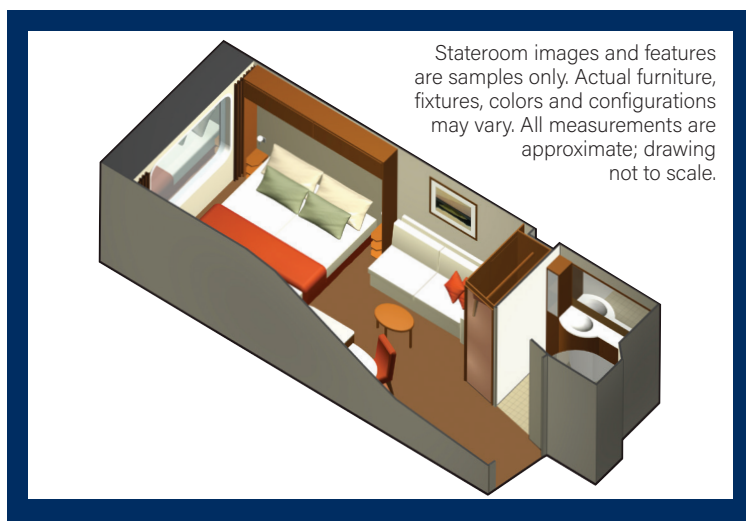

Outside Ocean View Stateroom

Category: 8, 7

Cabin Size: 176 sq. ft.

Stateroom Features:

- Window with expansive view of the ocean
- Sitting area with sofa
- Vanity area
- Private bathroom
- Individual safe
- Queen Size bed convertible to two single beds
- Hair dryer
- Mini-fridge*
- Thermostat-controlled air-conditioning
- Some staterooms may have a trundle bed
- Plentiful storage in bathroom and wardrobe
- Dual voltage 110/220 AC
- Interactive television system
- Celebrity eXhale® bedding featuring Cashmere Mattress
- Accessible cabins available

Amenities:

- Plush 100% cotton bathrobes and towels
- Four pillows in every stateroom
- Premium custom blended bath products
- Celebrity shopping bag

*Additional charges apply