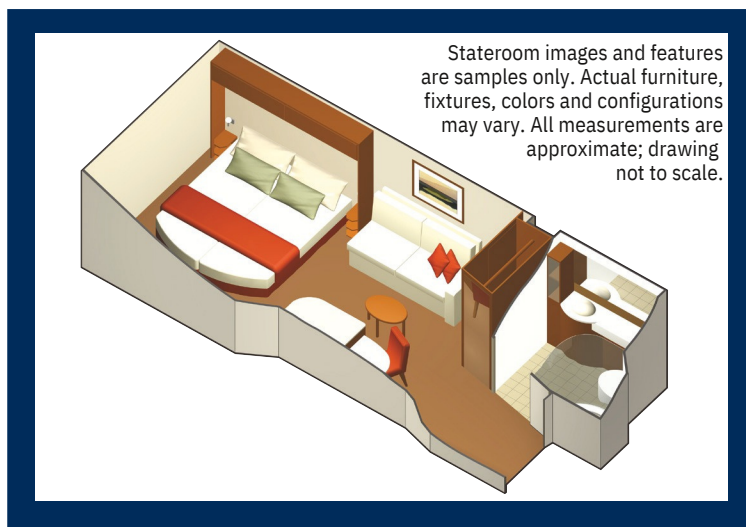

Inside Stateroom

Categories: 9

Cabin Size: 183 - 200 sq. ft.

Stateroom Features:

- Vanity area
- Private bathroom
- Sitting area with sofa
- Individual safe
- Queen Size bed convertible to two single beds
- Hair dryer
- Mini-fridge*
- Thermostat-controlled air-conditioning
- Some staterooms may have a trundle bed
- Plentiful storage in bathroom and wardrobe
- Dual voltage 110/220 AC
- Interactive television system
- Celebrity eXhale® bedding featuring Cashmere Mattress

Services:

- Twice daily housekeeping service
- Laundry service*
- Complimentary beach towel service
- Fresh ice delivered to stateroom upon request

Dining:

- Complimentary breakfast, lunch, and dinner available in a variety of restaurants
- 24-hour room service (late night fee)*

Amenities:

- Plush 100% cotton bathrobes and towels
- Four pillows in every stateroom
- Premium custom blended bath products
- Celebrity shopping bag

*Additional charges apply