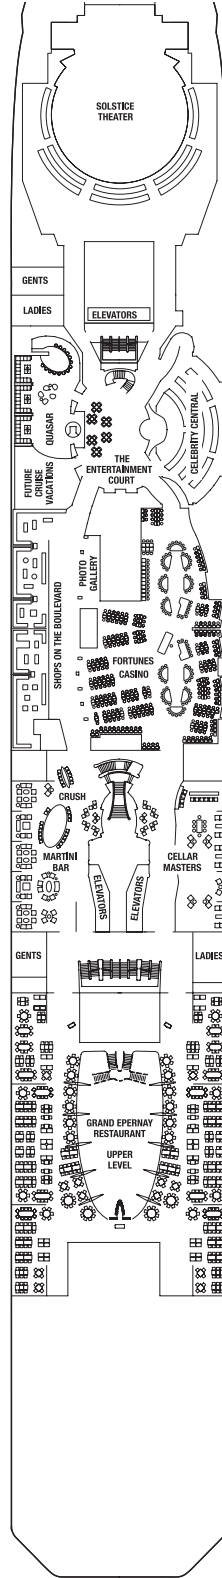

## SHIP SPECIFICATIONS:

Occupancy: 2,850	Beam: 121 feet	Electric Current: 110/220 AC
Tonnage: 122,400	Draught: 27 feet	Ship's Registry: Malta
Length: 1,041 feet	Cruising Speed: 24 knots	Entered Service: 2008

Staterooms 1547, 1549, 1552, and 1554 have partially obstructed views.

Staterooms 2130, 2132, 2134, and 2136 have roll-in showers, no bathtubs.

Deck plans are not drawn to scale. Deck numbers reflect upper guest levels.

**Deck plans are not drawn to scale. Deck numbers reflect upper guest levels.**  
 For an interactive deck plan experience and the most up-to-date deck plans, visit [celebritycruises.com](http://celebritycruises.com).

Deck 6

S1 SV 1A 2B 2C 2D

Deck 5

Deck 4

Deck 3

7 8 12

- PS Penthouse Suite
- RS Royal Suite
- CS Celebrity Suite
- S1 Sky Suite 1
- S2 Sky Suite 2
- A1 AquaClass® 1
- A2 AquaClass 2

- C1 Concierge Class 1
- C2 Concierge Class 2
- C3 Concierge Class 3
- FV Family Veranda Stateroom
- SV Sunset Veranda Stateroom
- 1A Veranda Stateroom 1A
- 1B Veranda Stateroom 1B