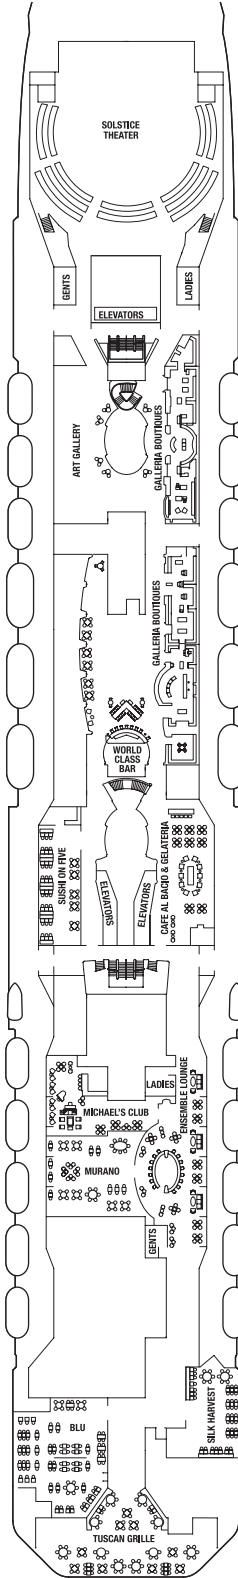

Deck 6

S1 SV 1A 2B 2C 2D

Deck 5

Deck 4

Deck 3

7 8 12

- PS Penthouse Suite
- RS Royal Suite
- CS Celebrity Suite
- S1 Sky Suite 1
- S2 Sky Suite 2
- A1 AquaClass® 1
- A2 AquaClass 2

- C1 Concierge Class 1
- C2 Concierge Class 2
- C3 Concierge Class 3
- FV Family Veranda Stateroom
- SV Sunset Veranda Stateroom
- 1A Veranda Stateroom 1A
- 1B Veranda Stateroom 1B

- 1C Veranda Stateroom 1C
- 2A Veranda Stateroom 2A
- 2B Veranda Stateroom 2B
- 2C Veranda Stateroom 2C
- 2D Veranda Stateroom 2D
- 7 Ocean View Stateroom 7
- 8 Ocean View Stateroom 8

- 9 Inside Stateroom 9
- 10 Inside Stateroom 10
- 11 Inside Stateroom 11
- 12 Inside Stateroom 12

- Convertible Sofa Bed
- ▲ One Upper Berth
- ┆ Connecting Staterooms
- ┆ Inside Stateroom Door Location
- ♿ Wheelchair Accessible Stateroom Featuring Roll-In Shower