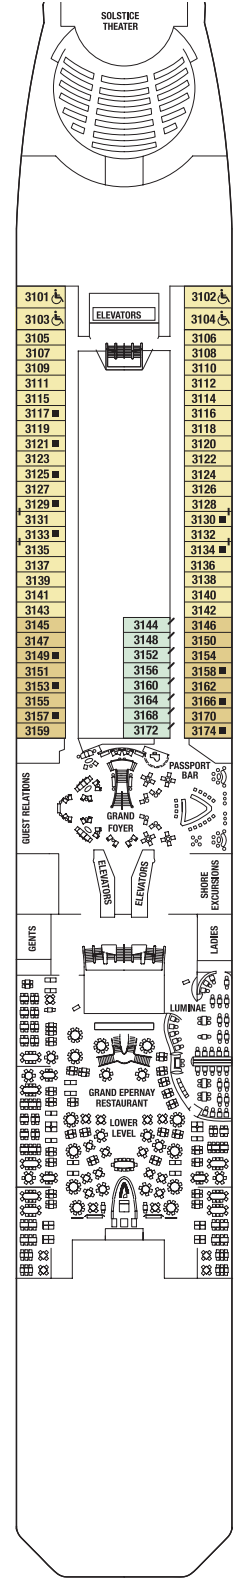

## SHIP SPECIFICATIONS:

Occupancy: 2,850	Beam: 121 feet	Electric Current: 110/220 AC
Tonnage: 122,400	Draught: 27 feet	Ship's Registry: Malta
Length: 1,041 feet	Cruising Speed: 24 knots	Entered Service: 2008

Staterooms 1547, 1549, 1552, and 1554 have partially obstructed views.

Staterooms 2130, 2132, 2134, and 2136 have roll-in showers, no bathtubs.

Deck plans are not drawn to scale. Deck numbers reflect upper guest levels.

Deck 6

S1 SV 1A 2B 2C 2D

Deck 5

Deck 4

Deck 3

7 8 12

- PS Penthouse Suite
- RS Royal Suite
- CS Celebrity Suite
- S1 Sky Suite 1
- S2 Sky Suite 2
- A1 AquaClass® 1
- A2 AquaClass 2

- C1 Concierge Class 1
- C2 Concierge Class 2
- C3 Concierge Class 3
- FV Family Veranda Stateroom
- SV Sunset Veranda Stateroom
- 1A Veranda Stateroom 1A
- 1B Veranda Stateroom 1B

- 1C Veranda Stateroom 1C
- 2A Veranda Stateroom 2A
- 2B Veranda Stateroom 2B
- 2C Veranda Stateroom 2C
- 2D Veranda Stateroom 2D
- 7 Ocean View Stateroom 7
- 8 Ocean View Stateroom 8

- 9 Inside Stateroom 9
- 10 Inside Stateroom 10
- 11 Inside Stateroom 11
- 12 Inside Stateroom 12