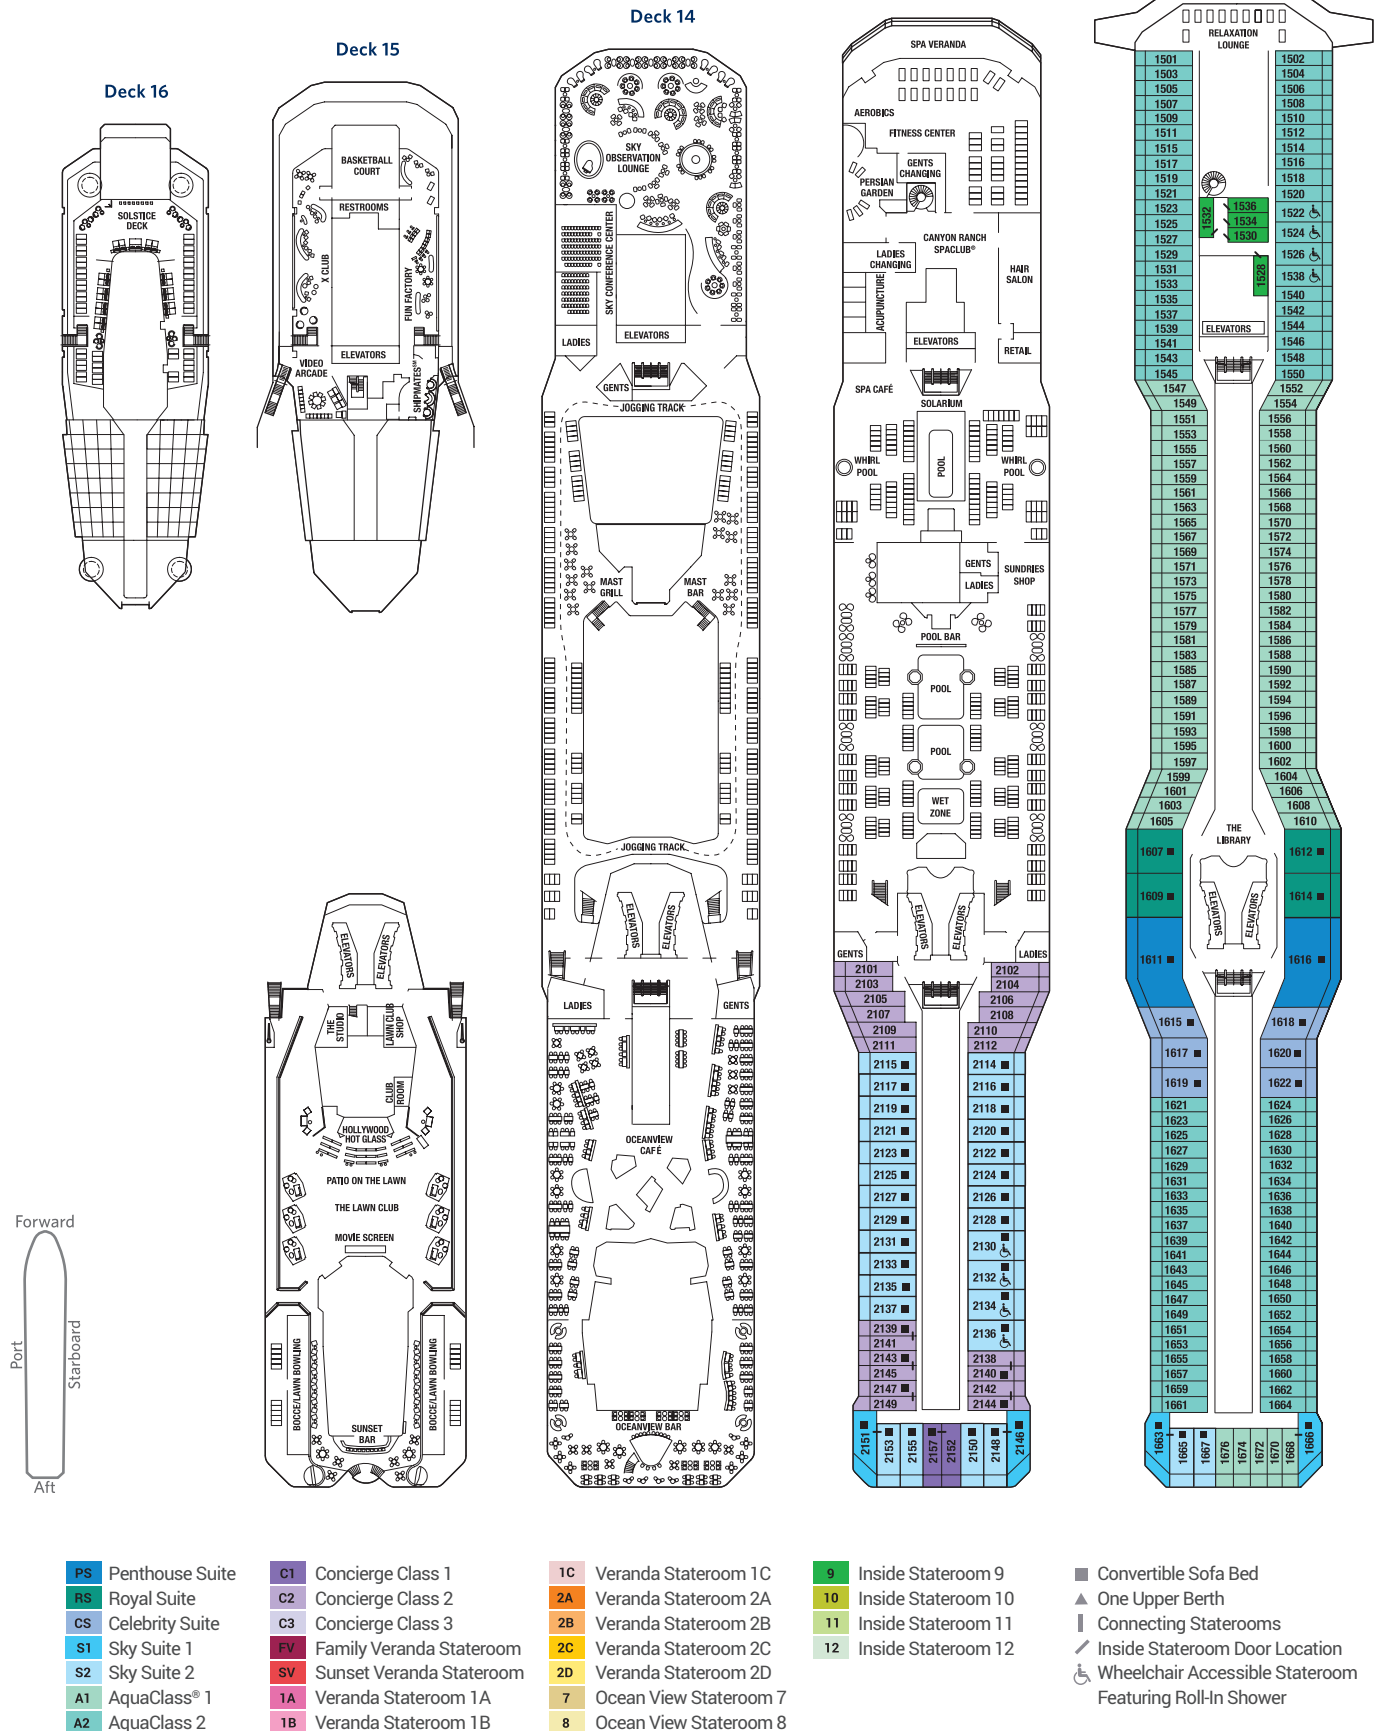

## SHIP SPECIFICATIONS:

Occupancy: 2,850	Beam: 121 feet	Electric Current: 110/220 AC
Tonnage: 122,400	Draught: 27 feet	Ship's Registry: Malta
Length: 1,041 feet	Cruising Speed: 24 knots	Entered Service: 2008

Staterooms with an upper bed and sofa bed accommodate a maximum of four guests.

Accessible staterooms with a sofa bed accommodate a maximum of three guests.

Accessible suites with a sofa bed accommodate a maximum of four guests.

For an interactive deck plan experience and the most up-to-date deck plans, visit [celebritycruises.com](http://celebritycruises.com).