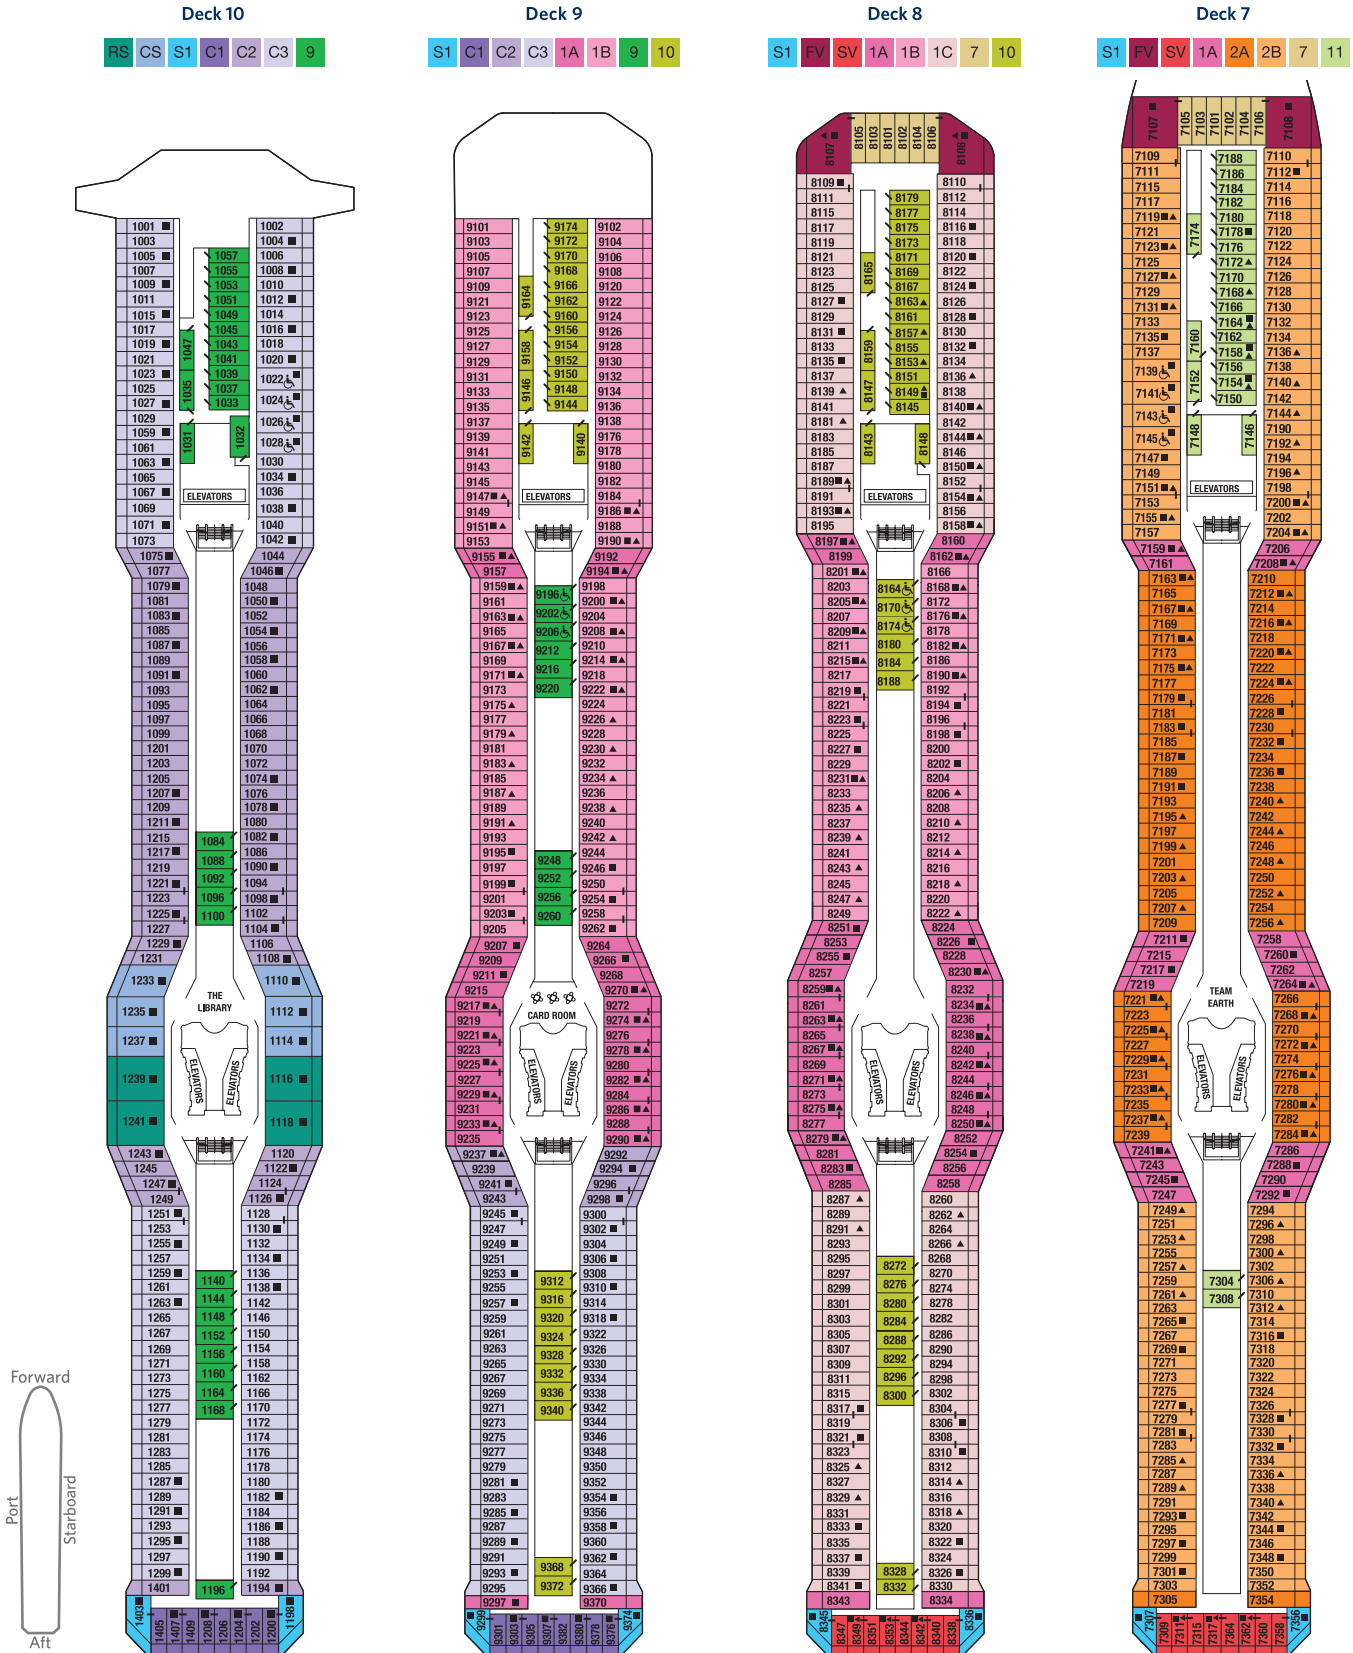

CELEBRITY SOLSTICE® DECK PLANS

Staterooms with an upper bed and sofa bed accommodate a maximum of four guests.
Accessible staterooms with a sofa bed accommodate a maximum of three guests.
Staterooms 1001 and 1002 have partially obstructed veranda views.
2C Veranda Staterooms have partially obstructed veranda views. 2D Veranda Staterooms have obstructed veranda views.

Deck plans are not drawn to scale. Deck numbers reflect upper guest levels.
For an interactive deck plan experience and the most up-to-date deck plans, visit celebritycruises.com.