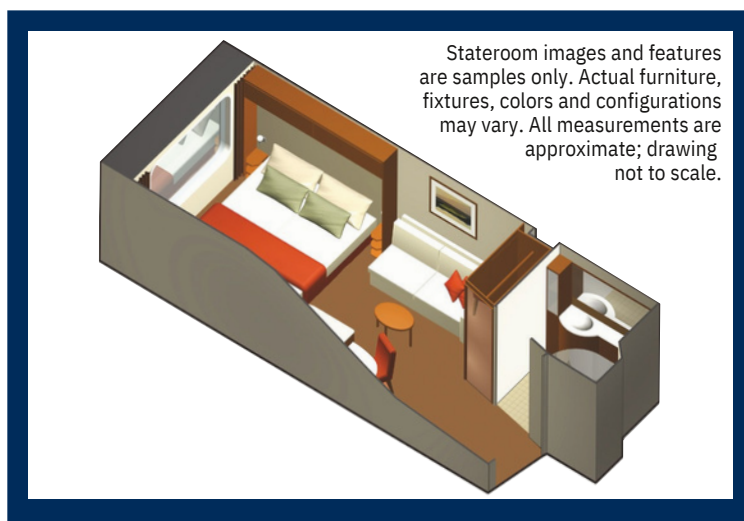

Oceanview Stateroom

Category: 02, 01

Cabin Size: 176 sq. ft.

Stateroom Features:

- Window with expansive view of the ocean
- Sitting area with sofa
- Vanity area
- Private bathroom
- Individual safe
- Queen Size bed convertible to two single beds
- Hair dryer
- Mini-fridge*
- Thermostat-controlled air-conditioning •
- Some staterooms may have a trundle bed
- Plentiful storage in bathroom and wardrobe
- Dual voltage 110/220 AC
- Interactive television system
- Celebrity eXhale® bedding featuring Cashmere Mattress
- Accessible cabins available

Amenities:

- Plush 100% cotton bathrobes and towels
- Four pillows in every stateroom
- Premium custom blended bath products
- Celebrity shopping bag

*Additional charges apply