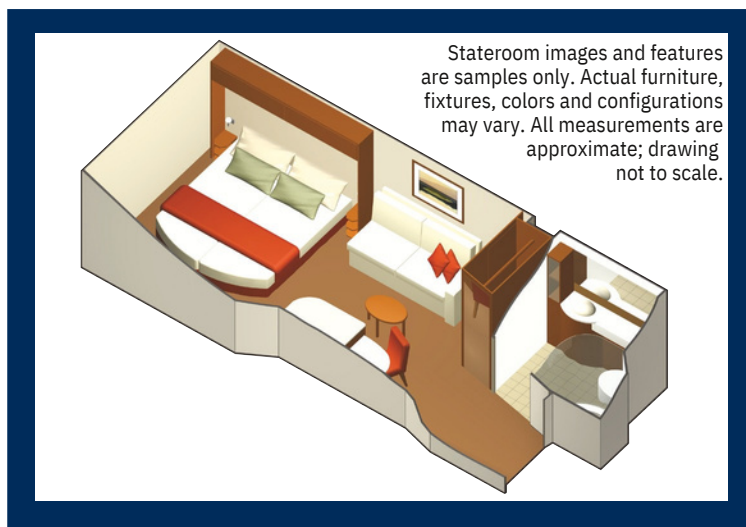

Inside Stateroom

Categories: i2, i1

Cabin Size: 183 - 200 sq. ft.

Stateroom Features:

- Vanity area
- Private bathroom
- Sitting area with sofa
- Individual safe
- Queen Size bed convertible to two single beds
- Hair dryer
- Mini-fridge*
- Thermostat-controlled air-conditioning •
- Some staterooms may have a trundle bed
- Plentiful storage in bathroom and wardrobe
- Dual voltage 110/220 AC
- Interactive television system
- Celebrity eXhale® bedding featuring Cashmere Mattress

Amenities:

- Plush 100% cotton bathrobes and towels
- Four pillows in every stateroom
- Premium custom blended bath products
- Celebrity shopping bag

*Additional charges apply