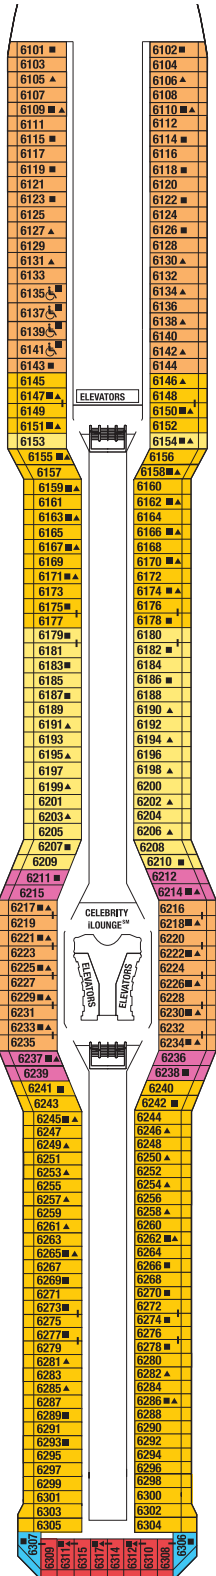

Deck 6

S1 SV 1A 2B 2C 2D