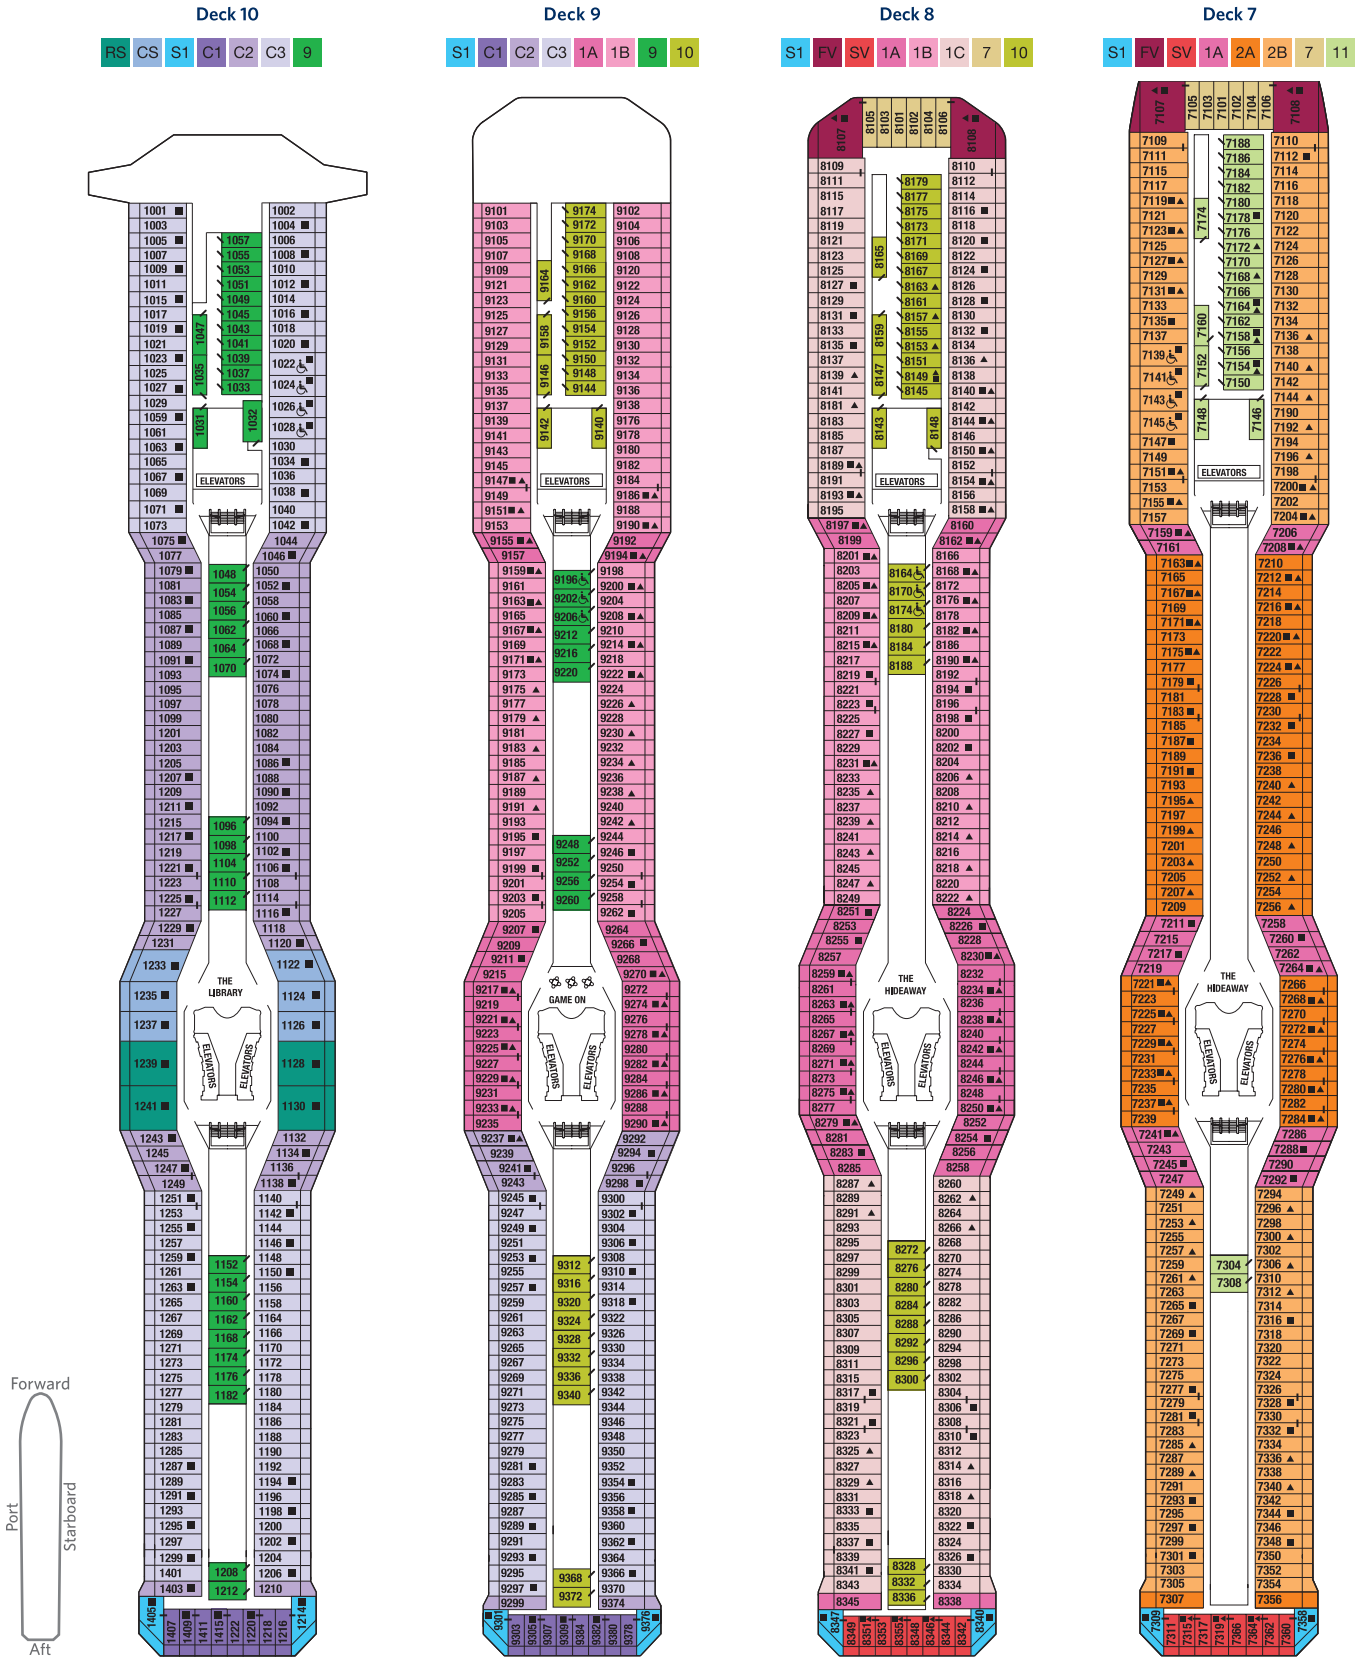

CELEBRITY REFLECTION® DECK PLANS

Staterooms with an upper bed and sofa bed accommodate a maximum of four guests.
Accessible staterooms with a sofa bed accommodate a maximum of three guests.
Staterooms 1001 and 1002 have partially obstructed veranda views.
2C Veranda Staterooms have partially obstructed veranda views. 2D Veranda Staterooms have obstructed veranda views.

Deck plans are not drawn to scale. Deck numbers reflect upper guest levels.
For an interactive deck plan experience and the most up-to-date deck plans, visit celebritycruises.com.