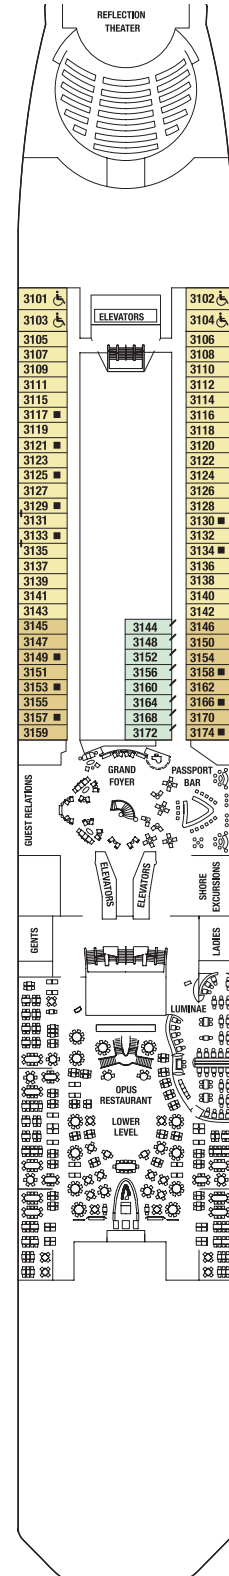

Deck 3

7 8 12

- RF Reflection Suite
- SG Signature Suite
- PS Penthouse Suite
- RS Royal Suite
- CS Celebrity Suite
- S1 Sky Suite 1
- S2 Sky Suite 2

- A1 AquaClass® 1
- A2 AquaClass 2
- C1 Concierge Class 1
- C2 Concierge Class 2
- C3 Concierge Class 3
- FV Family Veranda Stateroom
- SV Sunset Veranda Stateroom

- 1A Veranda Stateroom 1A
- 1B Veranda Stateroom 1B
- 1C Veranda Stateroom 1C
- 2A Veranda Stateroom 2A
- 2B Veranda Stateroom 2B
- 2C Veranda Stateroom 2C
- 2D Veranda Stateroom 2D

- 7 Ocean View Stateroom 7
- 8 Ocean View Stateroom 8
- 9 Inside Stateroom 9
- 10 Inside Stateroom 10
- 11 Inside Stateroom 11
- 12 Inside Stateroom 12

- Convertible Sofa Bed
- ▲ One Upper Berth
- ▬ Connecting Staterooms
- ↘ Inside Stateroom Door Location
- ♿ Wheelchair Accessible Stateroom
- ♿ Featuring Roll-In Shower