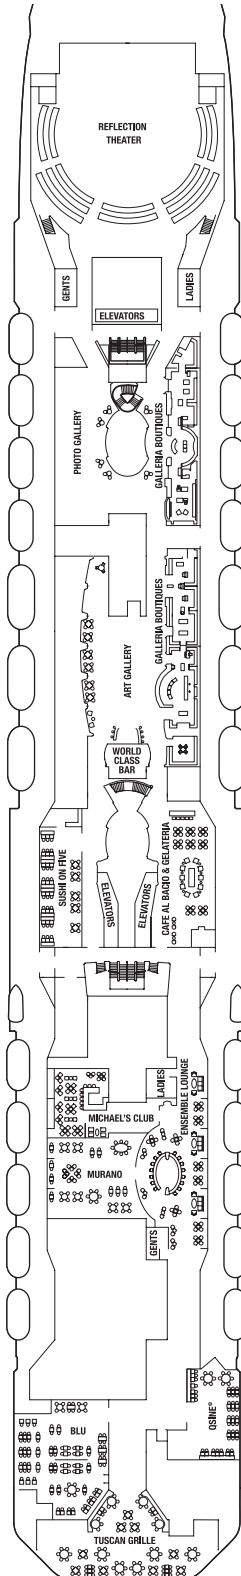

Deck 6

S1 SV 1A 2B 2C 2D

Deck 5

Deck 4

Deck 3

7 8 12

- RF Reflection Suite
- SG Signature Suite
- PS Penthouse Suite
- RS Royal Suite
- CS Celebrity Suite
- S1 Sky Suite 1
- S2 Sky Suite 2

- A1 AquaClass® 1
- A2 AquaClass 2
- C1 Concierge Class 1
- C2 Concierge Class 2
- C3 Concierge Class 3
- FV Family Veranda Stateroom
- SV Sunset Veranda Stateroom

- 1A Veranda Stateroom 1A
- 1B Veranda Stateroom 1B
- 1C Veranda Stateroom 1C
- 2A Veranda Stateroom 2A
- 2B Veranda Stateroom 2B
- 2C Veranda Stateroom 2C
- 2D Veranda Stateroom 2D

- 7 Ocean View Stateroom 7
- 8 Ocean View Stateroom 8
- 9 Inside Stateroom 9
- 10 Inside Stateroom 10
- 11 Inside Stateroom 11
- 12 Inside Stateroom 12

- Convertible Sofa Bed
- ▲ One Upper Berth
- ▬ Connecting Staterooms
- ↘ Inside Stateroom Door Location
- ♿ Wheelchair Accessible Stateroom
- ♿ Featuring Roll-In Shower