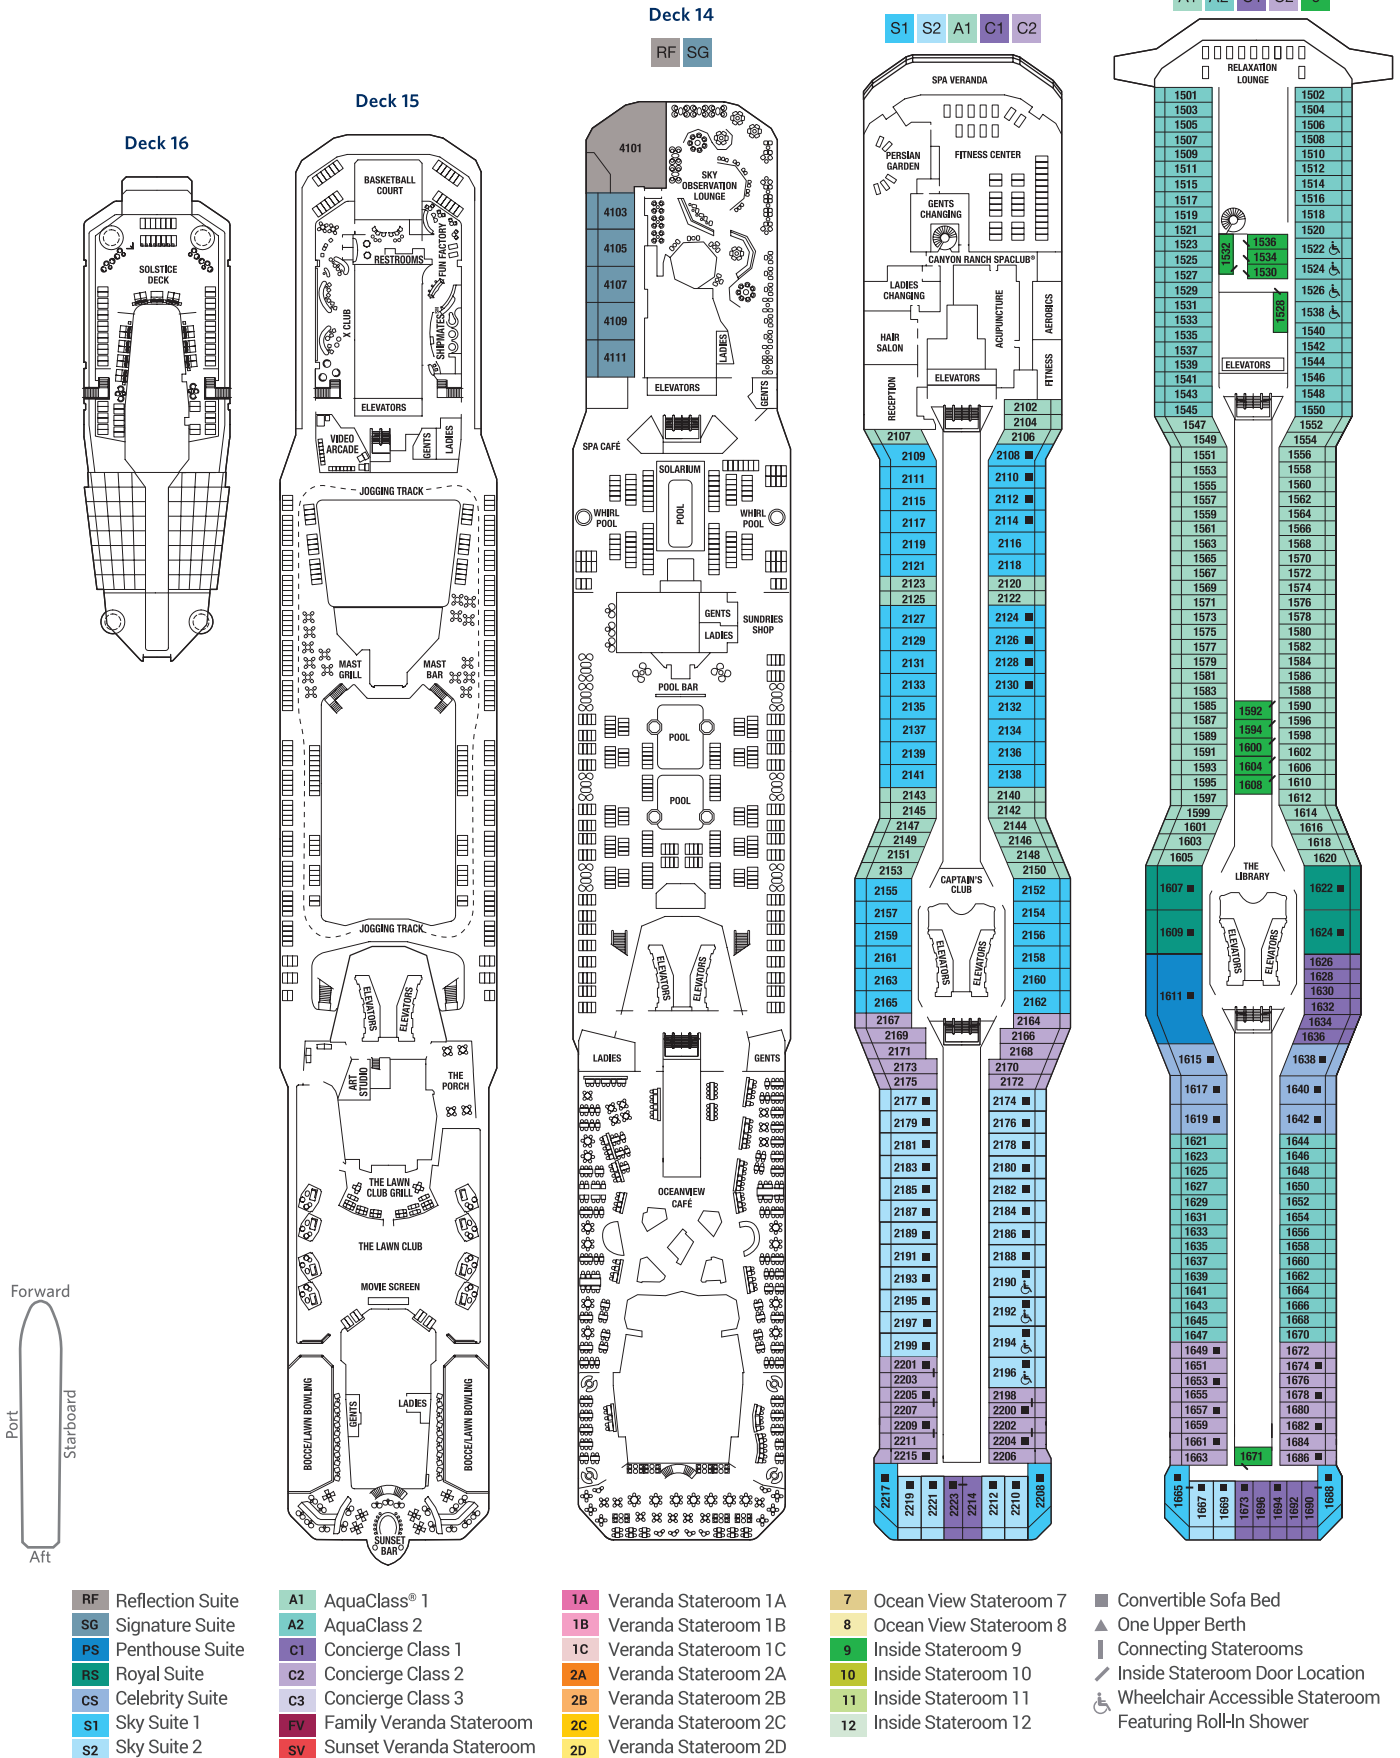

## SHIP SPECIFICATIONS:

Occupancy: 3,046  
Tonnage: 126,000  
Length: 1,047 feet

Beam: 123 feet  
Draught: 27 feet  
Cruising Speed: 24 knots

Electric Current: 110/220 AC  
Ship's Registry: Malta  
Entered Service: 2012

Staterooms with an upper bed and sofa bed accommodate a maximum of four guests.

Accessible staterooms with a sofa bed accommodate a maximum of three guests.

Accessible suites with a sofa bed accommodate a maximum of four guests.

Staterooms 1547, 1549, 1552, and 1554 have partially obstructed views.

Staterooms 2190, 2192, 2194, and 2196 have roll-in showers, no bathtubs.

Deck plans are not drawn to scale. Deck numbers reflect upper guest levels.

For an interactive deck plan experience and the most up-to-date deck plans, visit [celebritycruises.com](http://celebritycruises.com).