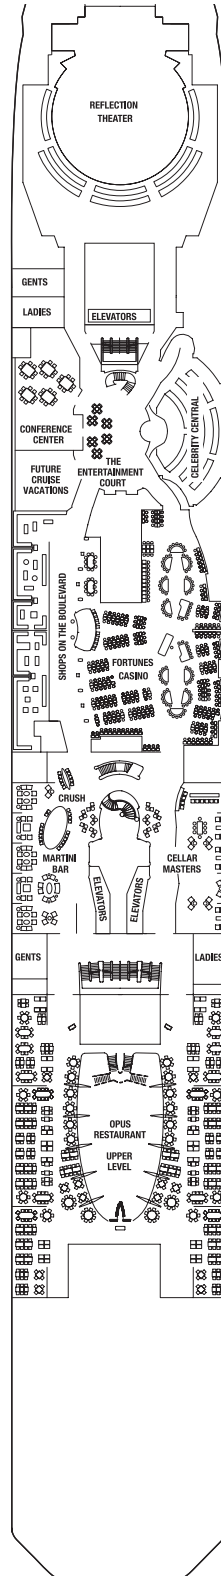

## SHIP SPECIFICATIONS:

Occupancy: 3,046  
Tonnage: 126,000  
Length: 1,047 feet

Beam: 123 feet  
Draught: 27 feet  
Cruising Speed: 24 knots

Electric Current: 110/220 AC  
Ship's Registry: Malta  
Entered Service: 2012

Staterooms 1547, 1549, 1552, and 1554 have partially obstructed views.

Staterooms 2190, 2192, 2194, and 2196 have roll-in showers, no bathtubs.

Deck plans are not drawn to scale. Deck numbers reflect upper guest levels.

Deck 6

S1 SV 1A 2B 2C 2D

Deck 5

Deck 4

Deck 3

7 8 12

- RF Reflection Suite
- SG Signature Suite
- PS Penthouse Suite
- RS Royal Suite
- CS Celebrity Suite
- S1 Sky Suite 1
- S2 Sky Suite 2

- A1 AquaClass® 1
- A2 AquaClass 2
- C1 Concierge Class 1
- C2 Concierge Class 2
- C3 Concierge Class 3
- FV Family Veranda Stateroom
- SV Sunset Veranda Stateroom

- 1A Veranda Stateroom 1A
- 1B Veranda Stateroom 1B
- 1C Veranda Stateroom 1C
- 2A Veranda Stateroom 2A
- 2B Veranda Stateroom 2B
- 2C Veranda Stateroom 2C
- 2D Veranda Stateroom 2D

- 7 Ocean View Stateroom 7
- 8 Ocean View Stateroom 8
- 9 Inside Stateroom 9
- 10 Inside Stateroom 10
- 11 Inside Stateroom 11
- 12 Inside Stateroom 12